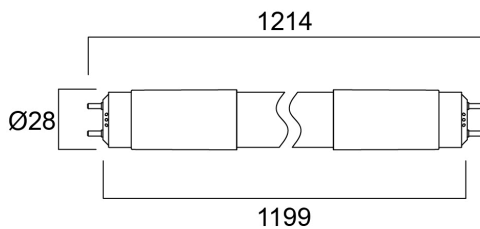

# ToLED<sub>o</sub> NEOS T8 CCG L1200 1800LM 865 30K RL

Item No: 0030233

**SYLVANIA**

Energy efficient and affordable LED T8 solution to replace conventional fluorescent T8 lamps Omni-directional uniform light distribution thanks to glass tube construction design, same as traditional fluorescent T8 tubes Lumen output - 1800lm High lumen efficacy - 135 lm/W Switching cycles - 200,000X Average rated life 30,000 hours Lamp length - 1200mm Wide beam angle Suitable for general illumination in offices, supermarkets, department stores, parking lots Suitable for operation with electromagnetic gears/CCG and direct mains operation (220-240V) 3-Year warranty

### Dimensions (mm)

## Datos físicos

Protección IP	IP20
Largo (mm)	1198
Diámetro nominal del producto (mm)	28
Peso (kg)	0.25

## Empaquetado

Código EAN	5410288302331
Largo del embalaje individual (cm)	126.0
Ancho del embalaje individual (cm)	2.8
Alto del embalaje individual (cm)	2.8
DUN14 (inner)	15410288302338
Cantidad de unidades por caja	10
Largo / alto del embalaje outer (cm)	129.0
Ancho del embalaje outer (cm)	15.5
Profundidad del embalaje outer (cm)	8.5