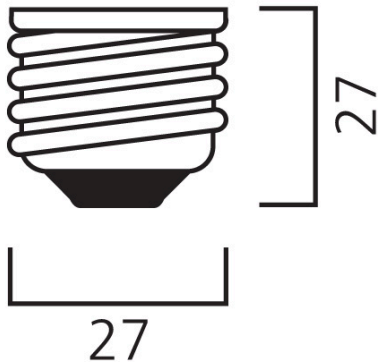

ToLEDo Performer Retro E 2000LM E27 830 SL

Item No: 0030630

SYLVANIA

The ToLEDo Performer E-Series is a direct retrofit solution to replace high-pressure mercury vapour lamps. Dual operating mode – compatible with HPMV magnetic ballast and direct mains AC 200-240V. 25,000 hours average rated life. Ideal product for factories, warehouses, industries, street lighting, post-top lighting and more. Similar look and feel to conventional HID lamps. IP65 design suitable for outdoor applications with IP rated base caps, as well as indoor applications. Available in 3000K and 4000K. Delivering instant saving with a low initial investment.

Technical Assets

Dimensions (mm)

E27

Photometrics

ToLEDo Performer Retro E 2000LM E27 830 SL

Item No: 0030630

SYLVANIA

Información General

Nombre del producto	ToLEDo Performer Retro E 2000LM E27 830 SL
Tecnología	LED
Forma de la lámpara	Tipo pera
Casquillo	E27
Acabado de la lámpara	Opal
Detector de presencia	Ninguno
Luminaria	Abierta
Aplicación	Logística e industria
Compatible con asistente virtual	No aplica
ETIM	EC001959
FI del número electrónico	4844493
Garantía	3 años

Información de vida útil

Vida útil media - L70 B50	25000
---------------------------	-------

Datos físicos

Acabado de color	Blanco
Protección IP	IP20
Alto (mm)	180
Diámetro nominal del producto (mm)	75
Peso (kg)	0.111