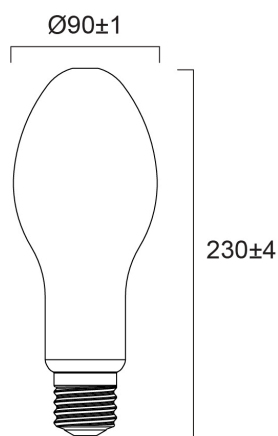

ToLEDo Performer Retro E 5500LM E40 830 SL

Item No: 0030636

SYLVANIA

The ToLEDo Performer E-Series is a direct retrofit solution to replace high-pressure mercury vapour lamps. Dual operating mode – compatible with HPMV magnetic ballast and direct mains AC 200-240V. 25,000 hours average rated life. Ideal product for factories, warehouses, industries, street lighting, post-top lighting and more. Similar look and feel to conventional HID lamps. IP65 design suitable for outdoor applications with IP rated base caps, as well as indoor applications. Available in 3000K and 4000K. Delivering instant saving with a low initial investment.

Technical Assets

Dimensions (mm)

Photometrics

ToLEDo Performer Retro E 5500LM E40 830 SL

Item No: 0030636

SYLVANIA

Informacion General

Nombre del producto	ToLEDo Performer Retro E 5500LM E40 830 SL
Tecnología	LED
Forma de la lámpara	Tipo pera
Casquillo	E40
Acabado de la lámpara	Opal
Detector de presencia	Ninguno
Luminaria	Abierta
Aplicación	Logística e industria
Compatible con asistente virtual	No aplica
ETIM	EC001959
FI del número electrónico	4844499
Garantía	3 años

Información de vida útil

Vida útil media - L70 B50	25000
---------------------------	-------

Datos físicos

Acabado de color	Blanco
Protección IP	IP20
Alto (mm)	230
Diámetro nominal del producto (mm)	90
Peso (kg)	0.172