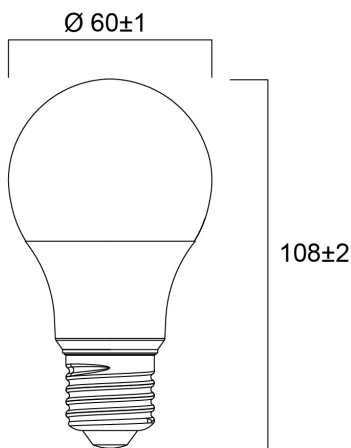

# ToLEDo GLS 806LM 827 E27 SL10

Item No: 0030840

**SYLVANIA**

Compact and elegant design. Suitable replacement for halogen, incandescent and compact fluorescent lamps. Instant light at the flick of a switch. Uniform light distribution. Good colour rendering (CRI 80). Perfect for hotels, restaurants, lobbies, corridors, stairwells, reception areas. Lower maintenance costs. 12,000 hours average rated life.

### Dimensions (mm)

## Datos físicos

Acabado de color	Blanco
Protección IP	IP20
Alto (mm)	107
Diámetro nominal del producto (mm)	60
Peso (kg)	0.204