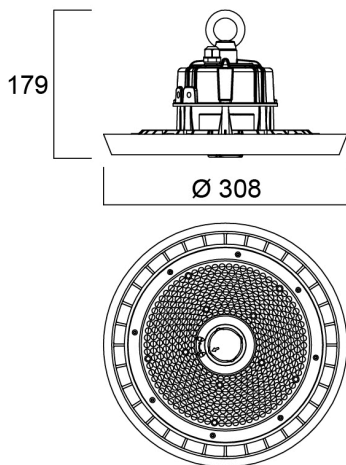

# Granit IP65 DALI 13000lm 865 WB

Item No: 0039623

**SYLVANIA**

Integrated LED highbay; Black aluminium housing; 12700 Lm; 93W; 137 Lm/W; 6500K; Drive current: 1600mA; CRI 80; 85° beam angle; DALI dimmable; IP65; IK08; Lifespan L80:B50 90,000 hrs; (D x H) 308 x 179 mm; 1.5 m mains cable; 1.5 m control cable; 1.2 m chain length including hooks.

### Dimensions (mm)