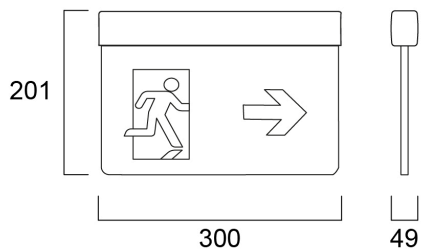

Technical Assets

Dimensions (mm)