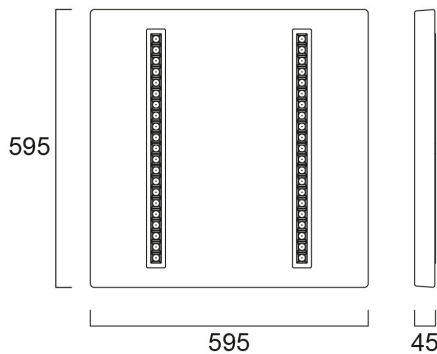

OPTICLIP TERRA 600 840 2L WHT SSA01D

Item No: 0042027

SYLVANIA

TERRA 

OPTICLIP TERRA 600 840 WHT SSA01D is a high efficacy low glare ceiling recessed luminaire with replaceable light engines for office and education applications. Housing made of white colour cardboard, combined with white colour plastic optic, direct light distribution, luminaire dimensions: 595x595x45mm, IP20 (from the front), IK02, SylSmart Connected enabled with Bluetooth driver, 33.5W power consumption, 4000K (neutral white) LED CCT, 4700lm luminous flux at 900mA drive current level, 140lm/W system efficacy, CRI>80, SDCM≤3 (3-step MacAdam ellipse) LED Colour Consistency, UGR<16, luminance at 65° < 1000 cd/m2. Lifespan: 100,000 hours L80B20, photobiological safety risk group 0. Electrical protection Class II. Glow wire test 650°C.

Technical Assets

Dimensions (mm)

Photometrics

Distance [m]	Cone diameter [m]	Beam diameter [m]	Beam diameter [m]	Illuminance [lx]
0.5	0.78	0.78	0.78	1170
1.0	1.56	1.56	1.56	293
1.5	2.34	2.34	2.34	130
2.0	3.13	3.11	3.11	73
2.5	3.91	3.89	3.89	47
3.0	4.69	4.67	4.67	31

Distance [m] Cone diameter [m] Illuminance [lx]
 — C0 - C180 (Half beam angle: 75.0°)
 — C90 - C270 (Half beam angle: 76.0°)

OPTICLIP TERRA 600 840 2L WHT SSA01D

Item No: 0042027

SYLVANIA

Informacion General

Datos físicos

Acabado de color	RAL 9016 Blanco tráfico / Bisel
Protección IP	IP40/20
Protección IK	IK02
Acabado del difusor	Otro
Material del difusor	Ninguno
Acabado del reflector	Mate
Largo (mm)	595
Ancho (mm)	595
Alto (mm)	45
Peso (kg)	1.1