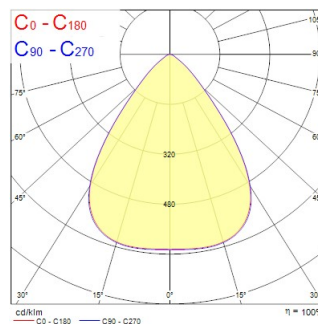

OPTICLIP TERRA 600 840 2L WHT SSA01D

Item No: 0042027

SYLVANIA

TERRA 

OPTICLIP TERRA 600 840 WHT SSA01D is a high efficacy low glare ceiling recessed luminaire with replaceable light engines for office and education applications. Housing made of white colour cardboard, combined with white colour plastic optic, direct light distribution, luminaire dimensions: 595x595x45mm, IP20 (from the front), IK02, SylSmart Connected enabled with Bluetooth driver, 33.5W power consumption, 4000K (neutral white) LED CCT, 4700lm luminous flux at 900mA drive current level, 140lm/W system efficacy, CRI>80, SDCM≤3 (3-step MacAdam ellipse) LED Colour Consistency, UGR<16, luminance at 65° < 1000 cd/m2. Lifespan: 100,000 hours L80B20, photobiological safety risk group 0. Electrical protection Class II. Glow wire test 650°C.

Technical Assets

Dimensions (mm)

Photometrics

Distance [m]	Cone diameter [m]	Beam diameter [m]	Beam diameter [m]	Illuminance [lx]
0.5	0.78	0.78	0.78	1170
1.0	1.56	1.56	1.56	293
1.5	2.34	2.34	2.34	130
2.0	3.13	3.11	3.11	73
2.5	3.91	3.89	3.89	47
3.0	4.69	4.67	4.67	31

Distance [m] Cone diameter [m] Illuminance [lx]
 — C0 - C180 (Half beam angle: 75.0°)
 — C90 - C270 (Half beam angle: 76.0°)

OPTICLIP TERRA 600 840 2L WHT SSA01D

Item No: 0042027

SYLVANIA

Informacion General