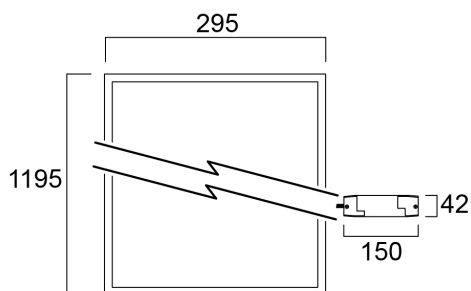

START Panel UGR19 1200x300 3800lm 840 SSA01D

Item No: 0042166

SYLVANIA

STARTTM

START Panel is a range of backlit LED panels used in recessed ceilings. Ideal for general indoor applications such as corridors, breakrooms, offices and meeting rooms. Luminaire dimensions are compatible with common ceiling installation, and the shallow design makes it easy to install in low ceilings. Tp(b) rated diffuser that may not burn at a speed of more than 50mm per minute. 3800lm; 36W; 106Lm/W; Drive current: 750mA; Average lifespan: 100.000Hrs; 4000K; CRI 80; Glare control <19; IK03; IP40 (from the front); SDCM<3; Class II; SylSmart Connected (SSA) enabled.

Technical Assets

Dimensions (mm)

25 □ 9 =  □ 22

Photometrics

START Panel UGR19 1200x300 3800lm 840 SSA01D

Item No: 0042166

SYLVANIA

Información General

Datos físicos

Acabado de color	RAL 9003 - Signal white
Protección IP	IP40/20
Protección IK	IK03
Acabado del difusor	Prismático
Material del difusor	Otro
Largo (mm)	1195
Ancho (mm)	295
Alto (mm)	26
Peso (kg)	1.77

Empaquetado

Código EAN	5410288421667
Largo del embalaje individual (cm)	62.5
Ancho del embalaje individual (cm)	71.0
Alto del embalaje individual (cm)	3.8
DUN14 (inner)	15410288421664
Cantidad de unidades por caja	4
Largo / alto del embalaje outer (cm)	76.0
Ancho del embalaje outer (cm)	67.5
Profundidad del embalaje outer (cm)	17.0