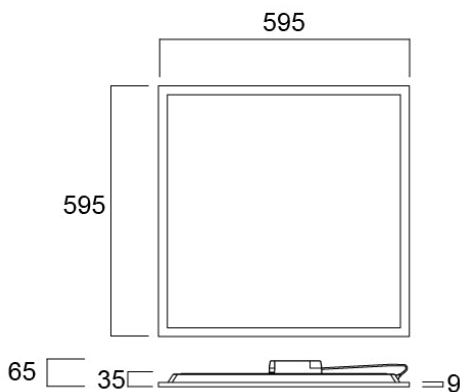

# START Panel UGR19 600x600 3600Lm 840 LILO

Item No: 0042184

**SYLVANIA**

START Panel is a range of backlit LED panels used in recessed ceilings. Ideal for general indoor applications such as corridors, breakrooms, offices and meeting rooms. Luminaire dimensions are compatible with common ceiling installation, and the shallow design makes it easy to install in low ceilings. 3600Lm; 36W; 100Lm/W; Drive current: 750mA; Average lifespan: 100.000Hrs; 4000K; CRI 80; Glare control <19; IK03; IP40 (from the front); SDCM<3; Class II; Loop in loop out connector for quick installation.

### Dimensions (mm)

## Datos físicos

Acabado de color	RAL 9003 - Signal white
Protección IP	IP40/20
Protección IK	IK03
Acabado del difusor	Prismático
Material del difusor	Otro
Largo (mm)	595
Ancho (mm)	595
Alto (mm)	35
Peso (kg)	1.948

## Empaquetado

Código EAN	5410288421841
Largo del embalaje individual (cm)	60.0
Ancho del embalaje individual (cm)	3.8
Alto del embalaje individual (cm)	64.5
DUN14 (inner)	15410288421848
Cantidad de unidades por caja	4
Largo / alto del embalaje outer (cm)	69.5
Ancho del embalaje outer (cm)	17.5
Profundidad del embalaje outer (cm)	65.0