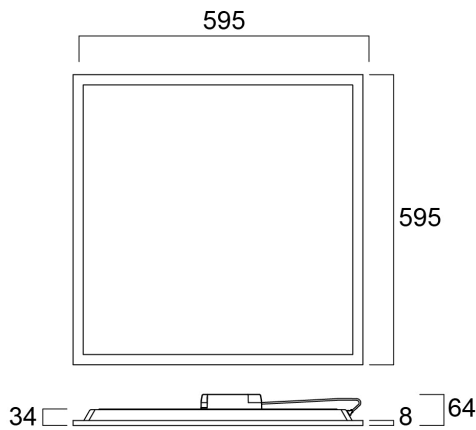

# START Panel UGR19 600x600 4800Lm 830 SSC

Item No: 0042566

**SYLVANIA**

START Panel is a range of backlit LED panels used in recessed ceilings. Ideal for general indoor applications such as corridors, breakrooms, offices and meeting rooms. Luminaire dimensions are compatible with common ceiling installation, and the shallow design makes it easy to install in low ceilings. 4600Lm; 43W; 107Lm/W; Drive current: 950mA; Average lifespan: 100.000Hrs; 3000K; CRI 80; Glare control <19; IK03; IP40 (from the front); SDCM<3; Class II; Loop in loop out connector for quick installation. Not compatible with surface mounting frames. SylSmart Standalone (SSC) enabled.

### Dimensions (mm)

## Empaquetado

|                                      |                |
|--------------------------------------|----------------|
| Código EAN                           | 5410288425665  |
| Largo del embalaje individual (cm)   | 60.0           |
| Ancho del embalaje individual (cm)   | 68.5           |
| Alto del embalaje individual (cm)    | 3.8            |
| DUN14 (inner)                        | 15410288425662 |
| Cantidad de la unidad de Venta       | 2              |
| Altura interior del embalaje         | 65.0           |
| Ancho interior del embalaje          | 72.0           |
| Longitud interior del embalaje       | 10.6           |
| DUN14 (outer)                        | 25410288425669 |
| Cantidad de unidades por caja        | 40             |
| Largo / alto del embalaje outer (cm) | 126.0          |
| Ancho del embalaje outer (cm)        | 72.0           |
| Profundidad del embalaje outer (cm)  | 101.0          |