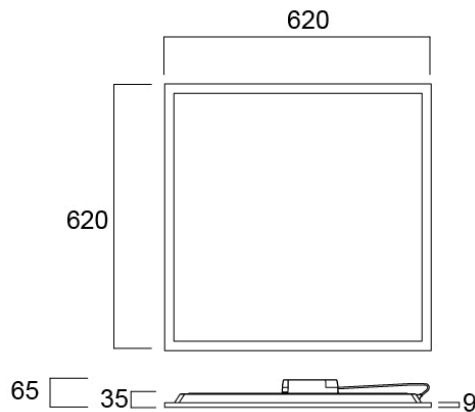

START Panel UGR19 625x625 4000Lm 840 SSC

Item No: 0042570

SYLVANIA

START Panel is a range of backlit LED panels used in recessed ceilings. Ideal for general indoor applications such as corridors, breakrooms, offices and meeting rooms. Luminaire dimensions are compatible with common ceiling installation, and the shallow design makes it easy to install in low ceilings. 4000Lm; 36W; 111Lm/W; Drive current: 750mA; Average lifespan: 100.000Hrs; 4000K; CRI 80; Glare control <19; IK03; IP40 (from the front); SDCM<3; Class II; Loop in loop out connector for quick installation. Not compatible with surface mounting frames. SylSmart Standalone (SSC) enabled.

Technical Assets

Dimensions (mm)

Photometrics

0.5	0.52 0.52	5171 E1000 42.8° E1000 39.4°	8196 1641 1584
1.0	1.04 1.04	5171 E1000 42.8° E1000 39.4°	2049 410 424
1.5	2.76 2.46	5171 E1000 42.8° E1000 39.4°	911 180 210
2.0	3.68 3.29	5171 E1000 42.8° E1000 39.4°	512 100 118
2.5	4.60 4.11	5171 E1000 42.8° E1000 39.4°	320 66 78
3.0	5.52 4.93	5171 E1000 42.8° E1000 39.4°	228 48 53

Distance [m] Cone diameter [m] Illuminance [lx]

— C0 - C180 (Half beam angle: 75.9°)
— C90 - C270 (Half beam angle: 55.2°)

START Panel UGR19 625x625 4000Lm 840 SSC

Item No: 0042570

SYLVANIA

Informacion General

Empaquetado

Código EAN	5410288425702
Largo del embalaje individual (cm)	62.5
Ancho del embalaje individual (cm)	71.0
Alto del embalaje individual (cm)	3.8
DUN14 (inner)	15410288425709
Cantidad de la unidad de Venta	2
Altura interior del embalaje	67.5
Ancho interior del embalaje	74.5
Longitud interior del embalaje	10.6
DUN14 (outer)	25410288425706
Cantidad de unidades por caja	40
Largo / alto del embalaje outer (cm)	131.0
Ancho del embalaje outer (cm)	74.5
Profundidad del embalaje outer (cm)	106.0