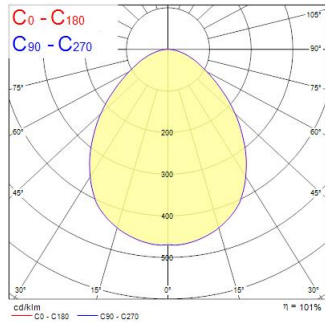

START Panel IP65 UGR19 600x600 4400lm 840 DALI WHT

Item No: 0042693

SYLVANIA

Información General

Nombre del producto	START Panel IP65 UGR19 600x600 4400lm 840 DALI WHT
Tecnología	LED
Casquillo	N/A
Material del cuerpo	Acero
Montaje	Montaje empotrado en techo
Detector de presencia	Ninguno
Aplicación	Educación, Logística e industria, Oficina
Rango de temperatura operativa	-10°C...+40°C
Compatible con asistente virtual	No aplica
ETIM	EC002892
FI del número electrónico	4279300
Garantía	5 años

Datos ópticos

Lúmenes	4400
Eficacia (lmW)	119
Temperatura de color (K)	4000
Tono de luz	840
Color de la luz	Blanco neutro
CRI (Ra)	80
Consistencia del color (SDCM)	SDCM3
Ángulo del haz (°)	100
Tipo de distribución	Simétrico
Control de deslumbramiento	< 19
Grupo de riesgo fotobiológico	RG0

Datos eléctricos

Consumo total de energía (W)	37
Tensión de alimentación mín.	220,0
Tensión de alimentación máx.	240,0
Factor de potencia	0.9
Distorsión armónica total (THD) 230V 50Hz	10.0
Protección eléctrica	Clase I
Sistema de control	Driver LED de corriente continua
Regulable	Sí
Modo de regulación	DALI-2
Minimum dimming level (%)	1
Tensión de alimentación (mA)	1000
Corriente de encendido (A)	4
Duración de irrupción (µs)	190
Clase de eficiencia energética (A>G) de la fuente de luz	D
Frecuencia nominal (Hz)	50/60Hz
Tasa de parpadeo del LED	Ultra bajo (5% o menos)
Luminarias máximas por 16A Interruptor C automático	53
Luminarias máximas por 16A Interruptor B automático	53
Connectable conductor cross section - Max (mm²)	1,5

Información de vida útil

Vida útil media - L70 B50	100000
Vida media - L80/B20	83000