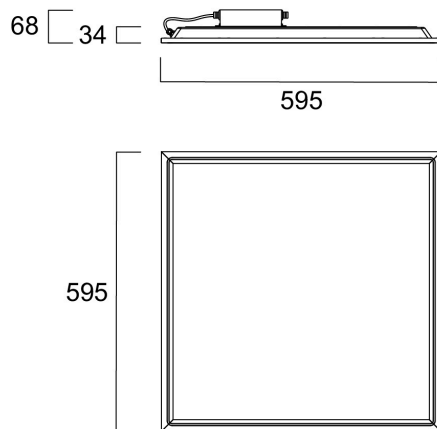

# START Panel IP65 UGR19 600x600 4400lm 840 DALI WHT

Item No: 0042693

**SYLVANIA**

**START**<sup>TM</sup>

The START Panel IP65 is a range of backlit LED panels used in recessed ceilings. Ideal for healthcare, hospitals, laboratories and pharmaceutical industry, it meets the IFS requirements by offering impact resistant cover and good cleanability. Easy-to-clean luminaires with a high protection class to avoid vapors and dust entry. Low glaring UGR<19. RG0, 100-degree beam angle, optical system: prismatic diffuser with powder coating finish. Tp(b) rated diffuser that may not burn at a speed of more than 50mm per minute. Light color temperature: 4000K Cool White, total system power: 37W, total fixture output: 4400lm, efficacy: 119lm/W, Ra80 typical, LED chromaticity: 3 step MacAdam ellipse (SDCM3), lifespan: 100,000 hours at 70% of the original output (L70B50), operating voltage: 220-240V / 50-60Hz, low flicker, DALI-2 dimmable IP65 driver, electrical protection: Class I. Degree of Protection: IP65 (both front and back) - able to protect against water jets. Nominal size: 595x595mm, Loop in / loop out wiring with accessory box, safety cables included, 34mm nominal height, White color frame, weight: 2.2kg. For using EM kits 0046600-01 please order connector 0047523.

### Dimensions (mm)

## Empaquetado

Código EAN	5410288426938
Largo del embalaje individual (cm)	60.0
Ancho del embalaje individual (cm)	3.9
Alto del embalaje individual (cm)	66.5
DUN14 (inner)	15410288426935
Cantidad de unidades por caja	46
Largo / alto del embalaje outer (cm)	136.0
Ancho del embalaje outer (cm)	98.0
Profundidad del embalaje outer (cm)	63.0