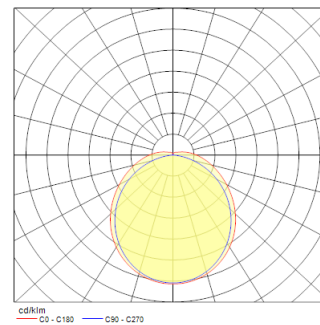

Deltawing 1500 55W 6850lm 830 DALI

Item No: 0042919

SYLVANIA

PROTM

DELTAWING 1500 3K DALI is a ceiling and wall surface, suspended LED luminaire with opal diffuser, 1440x160x60mm dimensions, 55W system power, 6,850lm flux and 125lm/W efficacy, CRI (Ra) >80, 3000K (Warm White) CCT, chromaticity tolerance of 3-step MacAdam ellipse, DALI dimmable driver, RAL9003 finishing, L70B50 100khrs / L80B50 80khrs lifespan, IK06 impact resistance, IP44 ingress protection rating (in ceiling surface installation), Electrical protection Class I, Glow wire test 850°C.

Technical Assets

Dimensions (mm)

Photometrics

Distance [m]	Cone diameter [m]	Beam angle [°]	Beam diameter [m]	Beam diameter [ft]	Beam diameter [in]	Illuminance [lx]
0.5	1.39	118.4°	1.66	5.42'	5.42'	2424
1.0	2.77	118.4°	3.36	11.02'	11.02'	606
1.5	4.16	118.4°	5.03	16.50'	16.50'	264
2.0	5.55	118.4°	6.71	22.00'	22.00'	150
2.5	6.93	118.4°	8.39	27.50'	27.50'	96
3.0	8.32	118.4°	10.07	33.00'	33.00'	60