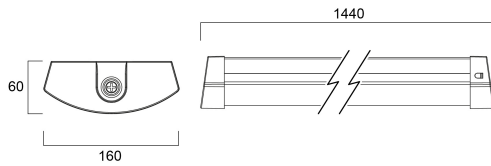

Deltawing 1500 55W 6850lm 830 DALI

Item No: 0042919

SYLVANIA

PROTM

DELTAWING 1500 3K DALI is a ceiling and wall surface, suspended LED luminaire with opal diffuser, 1440x160x60mm dimensions, 55W system power, 6,850lm flux and 125lm/W efficacy, CRI (Ra) >80, 3000K (Warm White) CCT, chromaticity tolerance of 3-step MacAdam ellipse, DALI dimmable driver, RAL9003 finishing, L70B50 100khrs / L80B50 80khrs lifespan, IK06 impact resistance, IP44 ingress protection rating (in ceiling surface installation), Electrical protection Class I, Glow wire test 850°C.

Technical Assets

Dimensions (mm)

Photometrics

Distance [m]	Cone diameter [m]	Beam angle [°]	Beam diameter [m]	Beam diameter [ft]	Beam diameter [in]	Illuminance [lx]
0.5	1.39	118.4°	1.66	5.42'	5.42'	2424
1.0	2.77	118.4°	3.36	11.02'	11.02'	606
1.5	4.16	118.4°	5.03	16.50'	16.50'	264
2.0	5.55	118.4°	6.71	22.00'	22.00'	150
2.5	6.93	118.4°	8.39	27.50'	27.50'	96
3.0	8.32	118.4°	10.07	33.00'	33.00'	60

Empaquetado

Código EAN	5410288429199
Largo del embalaje individual (cm)	149.6
Ancho del embalaje individual (cm)	16.5
Alto del embalaje individual (cm)	6.6
DUN14 (inner)	15410288429196
Cantidad de unidades por caja	4
Largo / alto del embalaje outer (cm)	151.0
Ancho del embalaje outer (cm)	34.5
Profundidad del embalaje outer (cm)	15.2