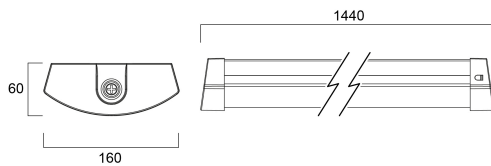

# Deltawing 1500 58W 6850lm 830 DALI EM

Item No: 0042923

**SYLVANIA**

**PRO**<sup>TM</sup>

DELTAWING 1500 3K DALI EM is a ceiling and wall surface, suspended LED luminaire with opal diffuser, 1440x160x60mm dimensions, 58W system power, 6,850lm flux and 118lm/W efficacy, CRI (Ra) >80, 3000K (Warm White) CCT, chromaticity tolerance of 3-step MacAdam ellipse, DALI dimmable driver and 3hrs emergency with LiFePO4 battery, RAL9003 finishing, L70B50 100khrs / L80B50 80khrs lifespan, IK06 impact resistance, IP44 ingress protection rating (in ceiling surface installation), Electrical protection Class I, Glow wire test 850°C.

### Dimensions (mm)

## Empaquetado

Código EAN	5410288429236
Largo del embalaje individual (cm)	149.6
Ancho del embalaje individual (cm)	16.5
Alto del embalaje individual (cm)	6.6
DUN14 (inner)	15410288429233
Cantidad de unidades por caja	4
Largo / alto del embalaje outer (cm)	151.0
Ancho del embalaje outer (cm)	34.5
Profundidad del embalaje outer (cm)	15.2