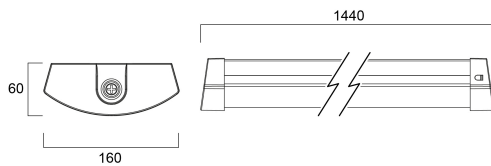

Technical Assets

Dimensions (mm)