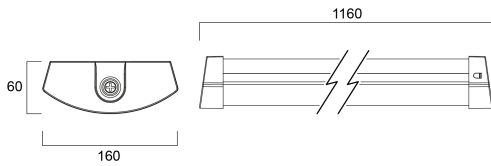

Deltawing 1200 35W 4600lm 840 DALI

Item No: 0042931

SYLVANIA

PROTM

DELTAWING 1200 4K DALI is a ceiling and wall surface, suspended LED luminaire with opal diffuser, 1160x160x60mm dimensions, 35W system power, 4,600lm flux and 131lm/W efficacy, CRI (Ra) >80, 4000K (Neutral White) CCT, chromaticity tolerance of 3-step MacAdam ellipse, DALI dimmable driver, RAL9003 finishing, L70B50 100khrs / L80B50 80khrs lifespan, IK06 impact resistance, IP44 ingress protection rating (in ceiling surface installation), Electrical protection Class I, Glow wire test 850°C.

Technical Assets

Dimensions (mm)

Photometrics

Distance [m]	Cone diameter [m]	E107	E100	E80	E60	E40	E20
0.5	1.36 1.51	697	619	528	453	382	319
1.0	2.71 3.01	143	124	104	86	71	58
1.5	4.07 4.52	69	59	49	41	34	28
2.0	5.43 6.02	37	31	26	21	17	14
2.5	6.78 7.53	22	19	16	13	10	8
3.0	8.14 9.03	16	14	11	9	7	6

Distance [m] Cone diameter [m] Illuminance [lx]

— C0 - C180 (Half beam angle: 112.3°)
— C90 - C270 (Half beam angle: 107.2°)

Deltawing 1200 35W 4600lm 840 DALI

Item No: 0042931

SYLVANIA

Información General

Empaquetado

Código EAN	5410288429311
Largo del embalaje individual (cm)	124.6
Ancho del embalaje individual (cm)	16.5
Alto del embalaje individual (cm)	6.6
DUN14 (inner)	15410288429318
Cantidad de unidades por caja	4
Largo / alto del embalaje outer (cm)	126.0
Ancho del embalaje outer (cm)	34.5
Profundidad del embalaje outer (cm)	15.2