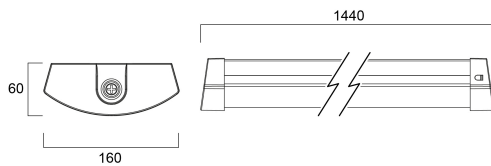

Deltawing 1500 55W 7400lm 840 DALI

Item No: 0042933

SYLVANIA

PROTM

DELTAWING 1500 4K DALI is a ceiling and wall surface, suspended LED luminaire with opal diffuser, 1440x160x60mm dimensions, 55W system power, 7,400lm flux and 135lm/W efficacy, CRI (Ra) >80, 4000K (Neutral White) CCT, chromaticity tolerance of 3-step MacAdam ellipse, DALI dimmable driver, RAL9003 finishing, L70B50 100khrs / L80B50 80khrs lifespan, IK06 impact resistance, IP44 ingress protection rating (in ceiling surface installation), Electrical protection Class I, Glow wire test 850°C.

Technical Assets

Dimensions (mm)

Photometrics

Distance [m]	Cone diameter [m]	Beam diameter [m]	Beam diameter [ft]	Illuminance [lx]
0.5	1.39 1.68	0.71 0.86	2.33 2.82	9079 904 611
1.0	2.77 3.36	1.42 1.72	4.66 5.64	2270 228 153
1.5	4.16 5.03	2.13 2.58	6.99 8.47	1020 100 81
2.0	5.55 6.71	2.84 3.44	9.32 11.20	567 542 38
2.5	6.93 8.39	3.55 4.25	11.65 13.93	363 349 24
3.0	8.32 10.07	4.26 5.07	13.98 16.65	232 228 17

Distance [m] Cone diameter [m] Illuminance [lx]
 — C0 - C180 (Half beam angle: 118.4°)
 — C90 - C270 (Half beam angle: 108.4°)

Deltawing 1500 55W 7400lm 840 DALI

Item No: 0042933

SYLVANIA

Información General

Empaquetado

Código EAN	5410288429335
Largo del embalaje individual (cm)	149.6
Ancho del embalaje individual (cm)	16.5
Alto del embalaje individual (cm)	6.6
DUN14 (inner)	15410288429332
Cantidad de unidades por caja	4
Largo / alto del embalaje outer (cm)	151.0
Ancho del embalaje outer (cm)	34.5
Profundidad del embalaje outer (cm)	15.2