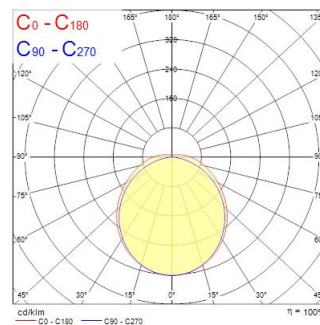

Deltawing 1200 38W 4600lm 840 DALI EM

Item No: 0042935

SYLVANIA

PROTM

DELTAWING 1200 4K DALI EM is a ceiling and wall surface, suspended LED luminaire with opal diffuser, 1160x160x60mm dimensions, 38W system power, 4,600lm flux and 121lm/W efficacy, CRI (Ra) >80, 4000K (Neutral White) CCT, chromaticity tolerance of 3-step MacAdam ellipse, DALI dimmable driver and 3hrs emergency with LiFePO4 battery, RAL9003 finishing, L70B50 100khrs / L80B50 80khrs lifespan, IK06 impact resistance, IP44 ingress protection rating (in ceiling surface installation), Electrical protection Class I, Glow wire test 850°C.

Technical Assets

Dimensions (mm)

Photometrics

Distance [m]	Cone diameter [m]	Beam diameter [m]	Illuminance [lx]
0.5	1.35 1.52	0.71 0.81	445 471
1.0	2.69 3.03	1.42 1.62	111 142
1.5	4.04 4.55	2.13 2.43	49 61
2.0	5.39 6.07	2.84 3.24	36 45
2.5	6.73 7.58	3.55 4.05	29 36
3.0	8.08 9.10	4.26 4.86	24 30

Distance [m] Cone diameter [m] Illuminance [lx]
 — C0 - C180 (Half beam angle: 113.2°)
 — C90 - C270 (Half beam angle: 108.8°)

Deltawing 1200 38W 4600lm 840 DALI EM

Item No: 0042935

SYLVANIA

Informacion General

Datos ópticos

Lúmenes	4600
Eficacia (lmW)	121
Temperatura de color (K)	4000
Color de la luz	Blanco neutro
CRI (Ra)	80
Consistencia del color (SDCM)	SDCM3
Ángulo del haz (°)	120
Tipo de distribución	Simétrico
Control de deslumbramiento	< 28
Grupo de riesgo fotobiológico	RG0
Luminous flux (emergency) (lm)	345