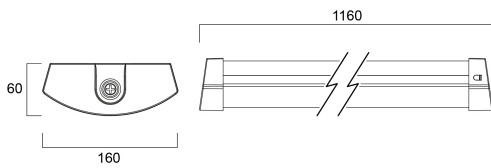

Deltawing 1200 38W 4600lm 840 DALI EM

Item No: 0042935

SYLVANIA

PROTM

DELTAWING 1200 4K DALI EM is a ceiling and wall surface, suspended LED luminaire with opal diffuser, 1160x160x60mm dimensions, 38W system power, 4,600lm flux and 121lm/W efficacy, CRI (Ra) >80, 4000K (Neutral White) CCT, chromaticity tolerance of 3-step MacAdam ellipse, DALI dimmable driver and 3hrs emergency with LiFePO4 battery, RAL9003 finishing, L70B50 100khrs / L80B50 80khrs lifespan, IK06 impact resistance, IP44 ingress protection rating (in ceiling surface installation), Electrical protection Class I, Glow wire test 850°C.

Technical Assets

Dimensions (mm)

Photometrics

Distance [m]	Cone diameter [m]	Beam diameter [m]	Illuminance [lx]
0.5	1.35 1.52	0.71 0.81	445 471
1.0	2.69 3.03	1.42 1.62	111 142
1.5	4.04 4.55	2.13 2.43	49 61
2.0	5.39 6.07	2.84 3.24	36 45
2.5	6.73 7.58	3.55 4.05	29 36
3.0	8.08 9.10	4.26 4.86	24 30

Distance [m] Cone diameter [m] Illuminance [lx]
 — C0 - C180 (Half beam angle: 113.2°)
 — C90 - C270 (Half beam angle: 108.8°)

Deltawing 1200 38W 4600lm 840 DALI EM

Item No: 0042935

SYLVANIA

Informacion General

Empaquetado

Código EAN	5410288429359
Largo del embalaje individual (cm)	124.6
Ancho del embalaje individual (cm)	16.5
Alto del embalaje individual (cm)	6.6
DUN14 (inner)	15410288429356
Cantidad de unidades por caja	4
Largo / alto del embalaje outer (cm)	126.0
Ancho del embalaje outer (cm)	34.5
Profundidad del embalaje outer (cm)	15.2