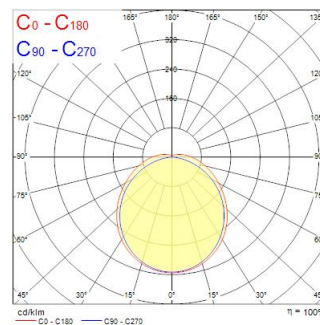

Photometrics

Distance [m]	Cone diameter [m]	Beam angle [°]	Beam diameter [m]	Illuminance [lx]
0.5	1.39 1.58	54° 62°	542" 618"	490 46
1.0	2.77 3.16	54° 62°	542" 618"	119 9
1.5	4.16 4.75	54° 62°	542" 618"	51 5
2.0	5.55 6.33	54° 62°	542" 618"	29 2
2.5	6.93 7.91	54° 62°	542" 618"	18 1
3.0	8.32 9.56	54° 62°	542" 618"	13 1

Distance [m]   Cone diameter [m]   Illuminance [lx]
— C0 - C180 (Half beam angle: 115.9°)
— C90 - C270 (Half beam angle: 108.4°)