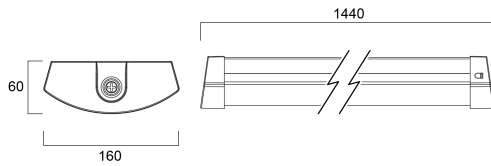

# Deltawing 1500 58W 7400lm 840 EM

Item No: 0042936

**SYLVANIA**

**PRO**<sup>TM</sup>

DELTAWING 1500 4K EM is a ceiling and wall surface, suspended LED luminaire with opal diffuser, 1440x160x60mm dimensions, 58W system power, 7,400lm flux and 128lm/W efficacy, CRI (Ra) >80, 4000K (Neutral White) CCT, chromaticity tolerance of 3-step MacAdam ellipse, Constant Current (4-steps DIP switch) driver and 3hrs emergency with LiFePO4 battery, RAL9003 finishing, L70B50 100khrs / L80B50 80khrs lifespan, IK06 impact resistance, IP44 ingress protection rating (in ceiling surface installation), Electrical protection Class I, Glow wire test 850°C.

### Dimensions (mm)

### Photometrics

Distance [m]	Cone diameter [m]	Beam angle [°]	Beam diameter [m]	Illuminance [lx]
0.5	1.39 1.58	54° 62°	542" 618"	490 46
1.0	2.77 3.16	54° 62°	542" 618"	119 9
1.5	4.16 4.75	54° 62°	542" 618"	51 5
2.0	5.55 6.33	54° 62°	542" 618"	29 2
2.5	6.93 7.91	54° 62°	542" 618"	18 1
3.0	8.32 9.56	54° 62°	542" 618"	13 1