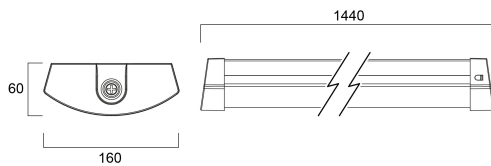

Deltawing 1500 58W 7400lm 840 DALI EM

Item No: 0042937

SYLVANIA

PROTM

DELTAWING 1500 4K DALI EM is a ceiling and wall surface, suspended LED luminaire with opal diffuser, 1440x160x60mm dimensions, 58W system power, 7,400lm flux and 128lm/W efficacy, CRI (Ra) >80, 4000K (Neutral White) CCT, chromaticity tolerance of 3-step MacAdam ellipse, DALI dimmable driver and 3hrs emergency with LiFePO4 battery, RAL9003 finishing, L70B50 100khrs / L80B50 80khrs lifespan, IK06 impact resistance, IP44 ingress protection rating (in ceiling surface installation), Electrical protection Class I, Glow wire test 850°C.

Technical Assets

Dimensions (mm)

Photometrics

Distance [m]	Cone diameter [m]	Beam diameter [m]	Beam diameter [ft]	Illuminance [lx]
0.5	1.39 1.58	0.07 0.08	0.23 0.26	490 46
1.0	2.77 3.15	0.14 0.16	0.46 0.52	119 9
1.5	4.16 4.73	0.21 0.24	0.69 0.78	51 5
2.0	5.55 6.33	0.28 0.32	0.92 1.04	39 2
2.5	6.93 7.91	0.35 0.40	1.15 1.30	18 1
3.0	8.32 9.56	0.42 0.48	1.38 1.55	13 1

Distance [m] Cone diameter [m] Illuminance [lx]
 — C0 - C180 (Half beam angle: 115.0°)
 — C90 - C270 (Half beam angle: 108.4°)

Deltawing 1500 58W 7400lm 840 DALI EM

Item No: 0042937

SYLVANIA

Informacion General

Empaquetado

Código EAN	5410288429373
Largo del embalaje individual (cm)	149.6
Ancho del embalaje individual (cm)	16.5
Alto del embalaje individual (cm)	6.6
DUN14 (inner)	15410288429370
Cantidad de unidades por caja	4
Largo / alto del embalaje outer (cm)	151.0
Ancho del embalaje outer (cm)	34.5
Profundidad del embalaje outer (cm)	15.2