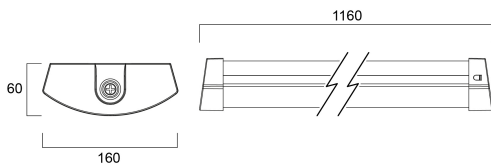

Technical Assets

Dimensions (mm)