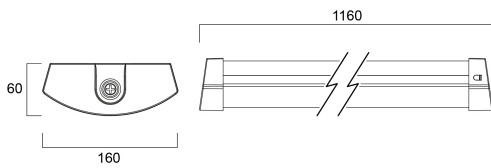

Technical Assets

Dimensions (mm)