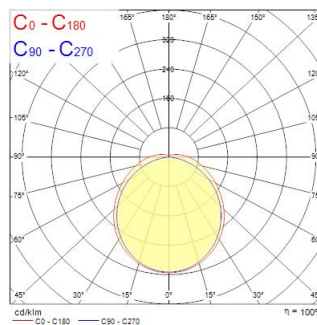

Deltawing 1500 55W 7400lm 840 MW

Item No: 0042941

SYLVANIA

PROTM

DELTAWING 1500 4K MW is a ceiling and wall surface, suspended LED luminaire with opal diffuser, 1440x160x60mm dimensions, 55W system power, 7,400lm flux and 135lm/W efficacy, CRI (Ra) >80, 4000K (Neutral White) CCT, chromaticity tolerance of 3-step MacAdam ellipse, non-dimmable driver with built-in MW sensor, RAL9003 finishing, L70B50 100khrs / L80B50 80khrs lifespan, IK06 impact resistance, IP44 ingress protection rating (in ceiling surface installation), Electrical protection Class I, Glow wire test 850°C.

Technical Assets

Dimensions (mm)

Photometrics

Distance [m]	Cone diameter [m]	Beam angle [°]	Beam diameter [m]	Beam diameter [ft]	Illuminance [lx]
0.5	1.39	115.0°	1.58	5.18'	932
1.0	2.77	115.0°	3.16	10.36'	231
1.5	4.16	115.0°	4.74	15.54'	154
2.0	5.55	115.0°	6.32	20.72'	115
2.5	6.93	115.0°	7.91	25.90'	91
3.0	8.32	115.0°	9.50	31.08'	74

Distance [m] Cone diameter [m] Illuminance [lx]
 — C0 - C180 (Half beam angle: 115.0°)
 — C90 - C270 (Half beam angle: 108.4°)

Deltawing 1500 55W 7400lm 840 MW

Item No: 0042941

SYLVANIA

Informacion General

Datos ópticos

Lúmenes	7400
Eficacia (lmW)	135
Temperatura de color (K)	4000
Color de la luz	Blanco neutro
CRI (Ra)	80
Consistencia del color (SDCM)	SDCM3
Ángulo del haz (°)	120
Tipo de distribución	Simétrico
Control de deslumbramiento	< 28
Grupo de riesgo fotobiológico	RG0