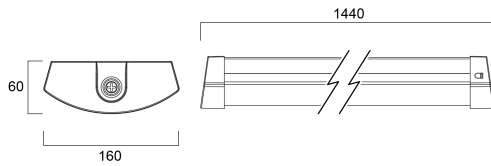

Deltawing 1500 55W 7400lm 840 MW

Item No: 0042941

SYLVANIA

PROTM

DELTAWING 1500 4K MW is a ceiling and wall surface, suspended LED luminaire with opal diffuser, 1440x160x60mm dimensions, 55W system power, 7,400lm flux and 135lm/W efficacy, CRI (Ra) >80, 4000K (Neutral White) CCT, chromaticity tolerance of 3-step MacAdam ellipse, non-dimmable driver with built-in MW sensor, RAL9003 finishing, L70B50 100khrs / L80B50 80khrs lifespan, IK06 impact resistance, IP44 ingress protection rating (in ceiling surface installation), Electrical protection Class I, Glow wire test 850°C.

Technical Assets

Dimensions (mm)

Photometrics

Distance [m]	Cone diameter [m]	Beam angle [°]	Beam diameter [m]	Beam diameter [ft]	Illuminance [lx]
0.5	1.39	115.0°	1.58	5.18'	932
1.0	2.77	115.0°	3.16	10.36'	231
1.5	4.16	115.0°	4.74	15.54'	154
2.0	5.55	115.0°	6.32	20.72'	115
2.5	6.93	115.0°	7.91	25.90'	91
3.0	8.32	115.0°	9.50	31.08'	74

Distance [m] Cone diameter [m] Illuminance [lx]
 — C0 - C180 (Half beam angle: 115.0°)
 — C90 - C270 (Half beam angle: 108.4°)

Deltawing 1500 55W 7400lm 840 MW

Item No: 0042941

SYLVANIA

Informacion General

Empaquetado

Código EAN	5410288429410
Largo del embalaje individual (cm)	149.6
Ancho del embalaje individual (cm)	16.5
Alto del embalaje individual (cm)	6.6
DUN14 (inner)	15410288429417
Cantidad de unidades por caja	4
Largo / alto del embalaje outer (cm)	151.0
Ancho del embalaje outer (cm)	34.5
Profundidad del embalaje outer (cm)	15.2