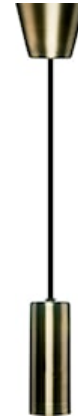

SYLPENDANT BRASS

Item No: 0044410

SYLVANIA

Sleek and compact metal pendant with the E27 socket, designed specifically to enhance the aesthetic of the product. Modern and versatile design. Perfect for Sylvania lampnaire range – ToLEDo™ Mirage, ToLEDo™ Radiance, ToLEDo™ Vintage, ToLEDo™ Retro and ToLEDo™ LifeStyle. Premium fit and finish. Sleek and compact black metal pendant with E27 socket, designed specifically to enhance the aesthetic of the product (only glass and metal visible). Maximum cord length 1450mm. Maximum rated LED lamp wattage = 25W.

Technical Assets

Dimensions (mm)

Photometrics

Informacion General

Nombre del producto	SYLPENDANT BRASS
Tecnología	Accessory
Aplicación	Hostelería, Museos y galerías, Oficina, Residencial y de consumo, Comercio
ETIM	EC001743
Garantía	3 años