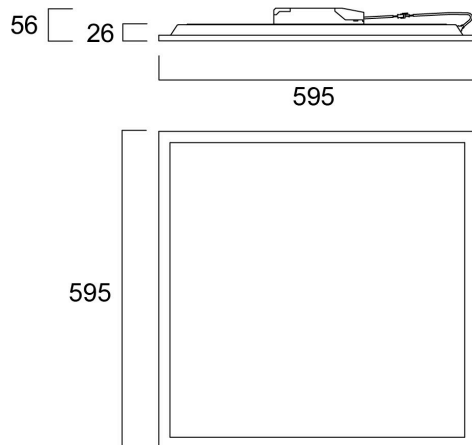

START Panel UGR19 600 30W 3800lm 830 DALI

Item No: 0044657

SYLVANIA

STARTTM

LED Panel with backlit technology, ideal for general indoor lighting applications such as breakout areas, offices and meeting rooms. Extruded aluminium frame, passive cooling. Low glaring UGR<19. RG0, 90 degree beam angle , optical system: PS diffuser with Prismatic finish. Light color temperature: 3000K Warm White, total system power: 30W , total fixture output: 3800lm, efficacy: 127 lm/W, Ra80 typical, LED chromacity: 3 step MacAdam ellipse (SDCM3), lifespan: 100,000 hours at 70% of the original output (L70B50), IR/UV free light source without heat radiation, operating voltage: 220-240V / 50-60Hz, low flicker, DALI dimmable driver, electrical protection: Class II. Degree of Protection: IP40/IP20, suitable for indoor environment only. Nominal size: 595x595mm, Loop in / loop out wiring, safety cables & quick connector included, 26mm nominal height, White color frame, weight: 2,07Kg.

Technical Assets

Dimensions (mm)

Photometrics

Distance [m]	Cone diameter [m]	Beam diameter [m]	Beam angle [°]	Beam angle [°]	Illuminance [lx]
0.5	1.00	0.87	44.9°	41.1°	7545
	1.00	1.74	44.9°	41.1°	1507
1.0	1.98	1.74	44.9°	41.1°	1535
	2.00	2.62	44.9°	41.1°	391
1.5	2.96	2.62	44.9°	41.1°	168
	3.98	3.49	44.9°	41.1°	99
2.0	4.96	3.49	44.9°	41.1°	62
	5.96	4.36	44.9°	41.1°	38
2.5	5.96	4.36	44.9°	41.1°	294
	6.96	5.23	44.9°	41.1°	141
3.0	6.96	5.23	44.9°	41.1°	98
	7.96	6.10	44.9°	41.1°	62

Empaquetado

Código EAN	5410288446578
Largo del embalaje individual (cm)	60.3
Ancho del embalaje individual (cm)	3.8
Alto del embalaje individual (cm)	69.0
DUN14 (inner)	15410288446575
Cantidad de unidades por caja	4
Largo / alto del embalaje outer (cm)	71.4
Ancho del embalaje outer (cm)	17.6
Profundidad del embalaje outer (cm)	64.2