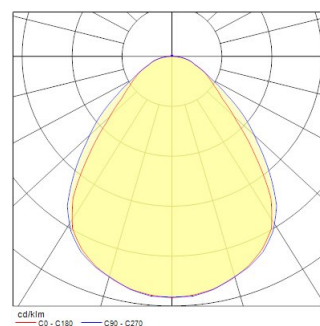

START Panel UGR19 600 30W 3800lm 830 DALI

Item No: 0044657

SYLVANIA

STARTTM

LED Panel with backlit technology, ideal for general indoor lighting applications such as breakout areas, offices and meeting rooms. Extruded aluminium frame, passive cooling. Low glaring UGR<19. RG0, 90 degree beam angle , optical system: PS diffuser with Prismatic finish. Light color temperature: 3000K Warm White, total system power: 30W , total fixture output: 3800lm, efficacy: 127 lm/W, Ra80 typical, LED chromacity: 3 step MacAdam ellipse (SDCM3), lifespan: 100,000 hours at 70% of the original output (L70B50), IR/UV free light source without heat radiation, operating voltage: 220-240V / 50-60Hz, low flicker, DALI dimmable driver, electrical protection: Class II. Degree of Protection: IP40/IP20, suitable for indoor environment only. Nominal size: 595x595mm, Loop in / loop out wiring, safety cables & quick connector included, 26mm nominal height, White color frame, weight: 2,07Kg.

Technical Assets

Dimensions (mm)

Photometrics

Distance [m]	Cone diameter [m]	Beam diameter [m]	Beam angle [°]	Beam angle [°]	Illuminance [lx]
0.5	1.00	0.87	44.9°	41.1°	7545
	1.00	1.74	44.9°	41.1°	1507
1.0	1.98	1.74	44.9°	41.1°	1535
	2.00	2.62	44.9°	41.1°	391
1.5	2.96	2.62	44.9°	41.1°	168
	3.98	3.49	44.9°	41.1°	99
2.0	4.96	3.49	44.9°	41.1°	62
	5.96	4.36	44.9°	41.1°	38
2.5	5.96	4.36	44.9°	41.1°	294
	6.96	5.23	44.9°	41.1°	141
3.0	6.96	5.23	44.9°	41.1°	98
	7.96	6.10	44.9°	41.1°	62