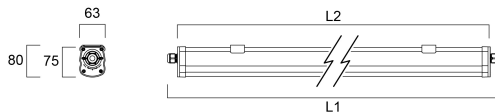

START Waterproof Slim 600 IP65 2400lm 840

Item No: 0046030

SYLVANIA

START Waterproof Slim is a LED integrated polycarbonate housing luminaire with easy to access electrical terminal through bayonet lock end caps and tool-free electrical connection due to push-in terminal. Flexible installation as mounting brackets can be positioned freely on the luminaire. 19W; 2400lm; High efficiency with 126lm/W and 50,000 lifetime. SDCM ≤6; IP65; IK08; Class I; 648mm x 63mm x 75mm

Technical Assets

Dimensions (mm)

	L1	L2
0046030	648	601
0046031	1208	1161
0046032	1489	1442

Photometrics

Distance [m]	Cone diameter [m]	Beam diameter [m]	Illuminance [lx]
0.5	1.27 2.29	0.71 0.90 0.90	2932 520 81
1.0	2.54 4.56	1.42 1.80 1.80	673 80 21
1.5	3.81 6.83	2.13 2.70 2.70	299 28 10
2.0	5.08 9.11	2.84 3.60 3.60	165 15 5
2.5	6.35 11.39	3.55 4.50 4.50	105 11 3
3.0	7.62 13.67	4.26 5.40 5.40	75 9 2

Distance [m] Cone diameter [m] Illuminance [lx]
 — C0 - C180 (Half beam angle: 152.6°)
 — C90 - C270 (Half beam angle: 103.6°)

START Waterproof Slim 600 IP65 2400lm 840

Item No: 0046030

SYLVANIA

Informacion General

Información de vida útil

Vida útil media - L70 B50	100000
Vida media - L80/B20	100000
Vida media - L90/B50	54500
Vida media - L90/B20	49500
Vida media - L90/B10	47000

Datos físicos

Protección IP	IP65
Protección IK	IK08
Largo (mm)	648
Ancho (mm)	63
Alto (mm)	75
Peso (kg)	0.75