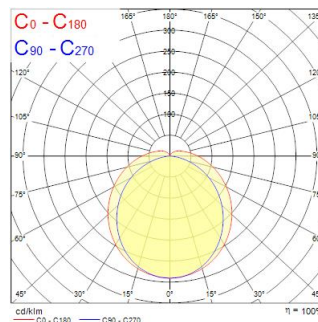

Technical Assets

Dimensions (mm)

Photometrics

Distance [m]	Cone diameter [m]	Beam angle [°]	Beam diameter [m]	Illuminance [lx]
0.5	1.28 2.01	50° 52.1° 53.8°	238 325 431	
1.0	2.57 4.03	50° 52.1° 53.8°	95 128 165	
1.5	3.85 6.04	50° 52.1° 53.8°	39 51 68	
2.0	5.14 8.06	50° 52.1° 53.8°	17 23 31	
2.5	6.42 10.07	50° 52.1° 53.8°	8 11 15	
3.0	7.71 12.09	50° 52.1° 53.8°	4 6 8	

Distance [m] Cone diameter [m] Illuminance [lx]
 — C0 - C180 (Half beam angle: 127.2°)
 — C90 - C270 (Half beam angle: 104.2°)

START Waterproof Slim 1200 IP65 2400lm 840

Item No: 0046033

SYLVANIA

Informacion General