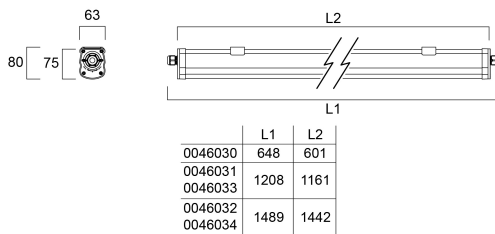

START Waterproof Slim 1200 IP65 2400lm 840

Item No: 0046033

SYLVANIA

STARTTM

START Waterproof Slim is a LED integrated polycarbonate housing luminaire with easy to access electrical terminal through bayonet lock end caps and tool-free electrical connection due to push-in terminal. Flexible installation as mounting brackets can be positioned freely on the luminaire. 19W; 2400lm; High efficiency with 126lm/W and 50,000 lifetime. SDCM ≤6; IP65; IK08; Class I; 1208mm x 63mm x 75mm

Technical Assets

Dimensions (mm)

Photometrics

Distance [m]	Cone diameter [m]	Beam angle [°]	Beam diameter [m]	Illuminance [lx]
0.5	1.28 2.01	50° 52.1° 53.8°	238 325 431	
1.0	2.57 4.03	50° 52.1° 53.8°	95 128 165	
1.5	3.85 6.04	50° 52.1° 53.8°	39 51 68	
2.0	5.14 8.06	50° 52.1° 53.8°	17 23 31	
2.5	6.42 10.07	50° 52.1° 53.8°	8 11 15	
3.0	7.71 12.09	50° 52.1° 53.8°	4 6 8	

Distance [m] Cone diameter [m] Illuminance [lx]
 — C0 - C180 (Half beam angle: 127.2°)
 — C90 - C270 (Half beam angle: 104.2°)

START Waterproof Slim 1200 IP65 2400lm 840

Item No: 0046033

SYLVANIA

Informacion General

Información de vida útil

Vida útil media - L70 B50	100000
Vida media - L80/B20	100000
Vida media - L90/B50	54500
Vida media - L90/B20	49500
Vida media - L90/B10	47000

Datos físicos

Protección IP	IP65
Protección IK	IK08
Largo (mm)	1208
Ancho (mm)	63
Alto (mm)	75
Peso (kg)	1.21