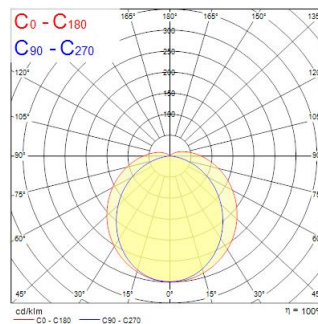

Photometrics

Distance [m]	Cone diameter [m]	Beam diameter [m]	Beam diameter [ft]	Illuminance [lx]
0.5	1.22 2.14	0.17 0.30	0.56 1.01	290 151
1.0	2.44 4.28	0.34 0.60	1.12 2.01	748 98
1.5	3.67 6.43	0.51 0.90	1.67 3.01	333 42
2.0	4.88 8.58	0.68 1.20	2.23 4.01	181 24
2.5	6.11 10.72	0.85 1.50	2.79 5.01	120 16
3.0	7.33 12.87	1.02 1.80	3.35 6.01	83 11