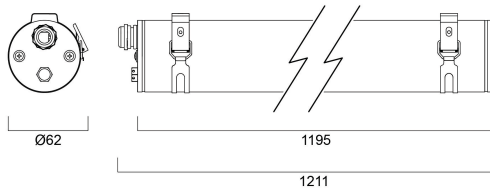

START Waterproof Tubular 1200 IP66 4600lm 840 PE

Item No: 0047182

SYLVANIA

START Waterproof Tubular is an aesthetically attractive integrated LED fixture. Easy to install with 304 stainless steel fixing brackets for ceiling mounting. Polyethylene housing; 4000K; 35W; 4600lm; High efficiency with 131lm/W and lumen maintenance L80:B50 of 54,000 hours lifetime. IP66; IK08; Class I; 1195mm x 70mm. Can be suspended with additional accessory (SKU 0046035).

Technical Assets

Dimensions (mm)

Photometrics

Distance [m]	Cone diameter [m]	Beam angle [°]	Beam diameter [m]	Illuminance [lx]
0.5	1.48 3.33	50° 165°	50° 165°	4573 54
1.0	2.95 6.67	50° 165°	50° 165°	1144 10
1.5	4.43 10.00	50° 165°	50° 165°	509 4
2.0	5.91 13.33	50° 165°	50° 165°	236 2
2.5	7.38 16.67	50° 165°	50° 165°	183 1
3.0	8.86 20.00	50° 165°	50° 165°	127 1

Distance [m] Cone diameter [m] Illuminance [lx]
 — C0 - C180 (Half beam angle: 145.8°)
 — C90 - C270 (Half beam angle: 111.8°)

START Waterproof Tubular 1200 IP66 4600lm 840 PE

Item No: 0047182

SYLVANIA

Informacion General

START Waterproof Tubular 1200 IP66 4600lm 840 PE

Item No: 0047182

SYLVANIA

Datos físicos

Protección IP	IP66
Protección IK	IK08
Largo (mm)	1195
Ancho (mm)	70
Alto (mm)	70
Peso (kg)	2.5

Empaquetado

Código EAN	5410288471822
Largo del embalaje individual (cm)	133.5
Ancho del embalaje individual (cm)	10.5
Alto del embalaje individual (cm)	10.5
DUN14 (inner)	15410288471829
Cantidad de unidades por caja	2
Largo / alto del embalaje outer (cm)	135.0
Ancho del embalaje outer (cm)	23.0
Profundidad del embalaje outer (cm)	23.0