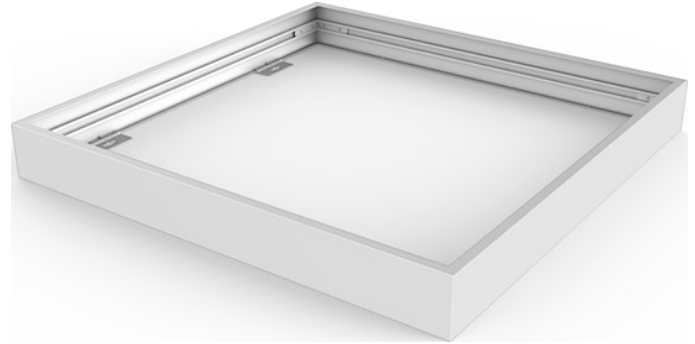

Surface Mounting Kit Pro 625x625x70mm

Item No: 0047199

SYLVANIA

PROTM

CE UK
CA

Surface Mounting Kit for START Panel Eco, START Panel, Quantum, Quadro and Opticlip ranges. RAL9003. Height of 70 mm.

Technical Assets