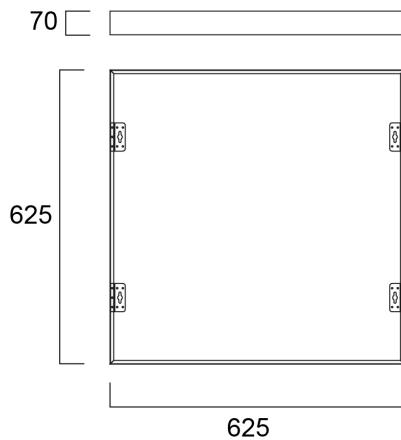

Surface Mounting Kit Pro 625x625x70mm

Item No: 0047199

SYLVANIA

PROTM

CE UK
CA

Surface Mounting Kit for START Panel Eco, START Panel, Quantum, Quadro and Opticlip ranges. RAL9003. Height of 70 mm.

Technical Assets

Dimensions (mm)

Photometrics