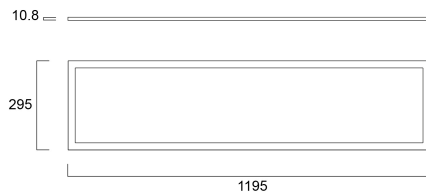

START Panel Flat 1200x300 HE 4300Lm 840

Item No: 0047221

SYLVANIA

Edge lit LED flat panel. Low Flicker, 35 W, Neutral White, 4000 K, 4300 lumens, high efficacy, 123 lm/W, Average lifespan: 120.000Hrs, PMMA opal diffuser, aluminium frame, steel body, electronic non dimmable driver. (HxWxD) 10.8 x 1195 x 295 mm

Technical Assets

Dimensions (mm)

Photometrics

Distance [m]	Cone diameter [m]	Illuminance [lx]
0.5	1.39 1.50	897 590 312
1.0	2.78 3.00	449 148 158
1.5	4.17 4.50	299 88 57
2.0	5.57 6.00	224 51 31
2.5	6.96 7.50	179 34 21
3.0	8.35 9.00	149 24 14