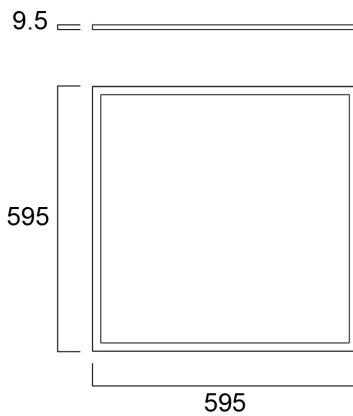

# START Panel Flat UGR19 600x600 4800Lm 840

Item No: 0047231

**SYLVANIA**

Edge lit LED flat panel with low glare (UGR<19). Low Flicker, 48 W, Neutral White, 4000 K, 4800 lumens, 100 lm/W, Average lifespan: 120.000Hrs, prismatic diffuser, aluminium frame, steel body, electronic non dimmable driver. (HxWxD) 9.5 x 595 x 595 mm

### Dimensions (mm)