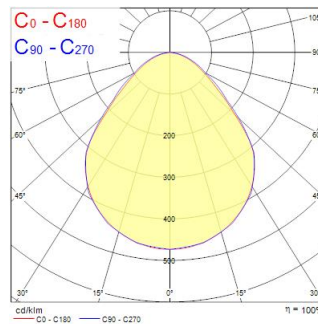

Photometrics

Distance [m]	Cone diameter [m]	Beam diameter [m]	Beam diameter [m]	Illuminance [lx]
0.5	1.02	0.07	0.142	1400
	1.00	E/C90	45°	1400
		E/C90	44.9°	1400
1.0	2.04	0.07	208	380
	1.98	E/C90	45°	380
		E/C90	44.9°	380
1.5	3.06	0.07	90	158
	2.99	E/C90	45°	158
		E/C90	44.9°	158
2.0	4.08	0.07	50	91
	3.99	E/C90	45°	91
		E/C90	44.9°	91
2.5	5.11	0.07	35	58
	4.98	E/C90	45°	58
		E/C90	44.9°	58
3.0	6.13	0.07	25	40
	5.98	E/C90	45°	40
		E/C90	44.9°	40

Distance [m]   Cone diameter [m]   Illuminance [lx]
— C0 - C180 (Half beam angle: 90.0°)
— C90 - C270 (Half beam angle: 91.2°)