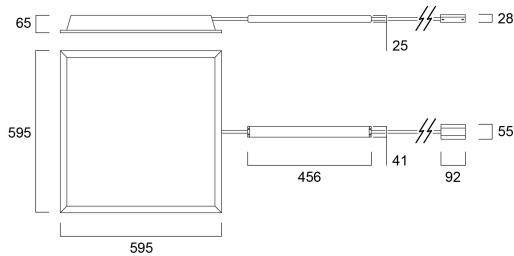

# START PANEL IP54 U19 600 4300LM 840 DALI

Item No: 0047787

**SYLVANIA**

START Panel IP54 is a range of recessed integrated LED panels for general indoor lighting applications such as breakout areas, offices and meeting rooms. Max. drive current: 165mA; Max. power: 35W; Average lifespan: 100.000Hrs; 4000K; CRI 80; Efficacy up to: 127Lm/W; Fixture lumen up to: 4450lm; Glare control <19; IK03; IP54 (from the front); Class II; DALI dimmable.

### Dimensions (mm)

### Photometrics

Distance [m]	Cone diameter [m]	Beam diameter [m]	Beam diameter [m]	Illuminance [lx]
0.5	1.02	0.07	0.142	1400
	1.00	E/C90	45°	1400
		E/C90	44.9°	1400
1.0	2.04	0.07	208	380
	1.98	E/C90	45°	380
		E/C90	44.9°	380
1.5	3.06	0.07	90	158
	2.99	E/C90	45°	158
		E/C90	44.9°	158
2.0	4.08	0.07	50	91
	3.99	E/C90	45°	91
		E/C90	44.9°	91
2.5	5.11	0.07	35	58
	4.98	E/C90	45°	58
		E/C90	44.9°	58
3.0	6.13	0.07	25	40
	5.98	E/C90	45°	40
		E/C90	44.9°	40

## Empaquetado

Código EAN	5410288477879
Largo del embalaje individual (cm)	61.0
Ancho del embalaje individual (cm)	7.0
Alto del embalaje individual (cm)	61.0
DUN14 (inner)	05410288477879
Cantidad de unidades por caja	4
Largo / alto del embalaje outer (cm)	63.0
Ancho del embalaje outer (cm)	32.6
Profundidad del embalaje outer (cm)	64.5