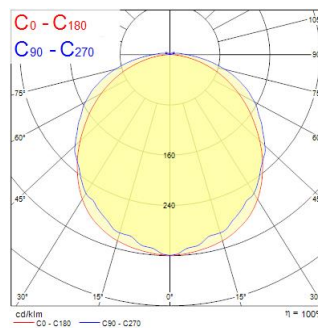

### Dimensions (mm)

Version	L	W	H	F
Single	662	83	91	390
Twin	662	123	91	390
Single	1265	83	91	855
Twin	1265	123	91	855
Single	1565	83	91	955
Twin	1565	123	91	955

### Photometrics

Distance [m]	Cone diameter [m]	Beam diameter [m]	Illuminance [lx]
0.5	1.71	1.37	1007
			592
			1007
1.0	3.42	2.74	252
			170
			252
1.5	5.13	4.11	119
			79
			119
2.0	6.85	5.49	69
			46
			69
2.5	8.56	6.86	44
			29
			44
3.0	10.27	8.23	29
			19
			29

Distance [m]      Cone diameter [m]      Illuminance [lx]  
 — C0 - C180 (Half beam angle: 107.3°)  
 — C90 - C270 (Half beam angle: 119.4°)