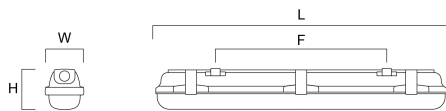

# START WATERPROOF LED 1565MM TWIN 4000K

Item No: 0047875

**SYLVANIA**

Weather resistant LED Luminaire, 1565MM with Twin Lamp, 80W at 4000K, 104lm/W. UV stabilised polycarbonate cover with specially designed opal lens - softens and control the light whilst optimising output. No yellow staining. Highly efficient electronic driver included as standard. Smooth body finish, easy to handle. Minimal maintenance with no replacement of lamps . Through wiring achievable. IP65 rating and IK08 body durable for harsh locations. Professionally finished with Stainless Steel brackets. Suspension compatible.

### Dimensions (mm)

Version	L	W	H	F
Single	662	83	91	390
Twin	662	123	91	390
Single	1265	83	91	855
Twin	1265	123	91	855
Single	1565	83	91	955
Twin	1565	123	91	955