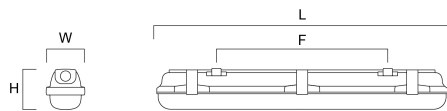

Technical Assets

Dimensions (mm)