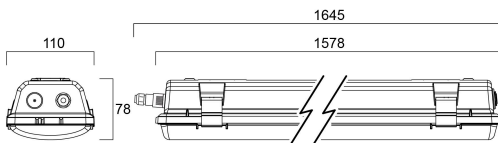

SYLPROOF SUPERIA LED G3 1500mm Twin 4K QC DALI

Item No: 0048753

Sylproof Superia, integrated LED weatherproof luminaire with quick connector, UV stabilized flat diffuser and linear prisms designed to achieve uniform lit appearance, optimise light output and to reduce glare, stainless steel diffuser clips and fixing brackets for surface and wall mounting. Polycarbonate housing, Polycarbonate diffuser, DALI dimmable, 4000K, CRI80, 7100 lm, 47 W, 145 lm/W, nominal average life (h):50000, energy class: A++ A+ A Class I,IK08, IP65.

Technical Assets

Dimensions (mm)

Photometrics

Distance [m]	Cone diameter [m]	Beam diameter [m]	Illuminance [lx]
0.5	1.16	0.71	2701
	1.56	0.90	1220
1.0	2.32	1.44	668
	3.13	1.80	290
1.5	3.48	2.16	138
	4.69	2.70	77
2.0	4.63	2.88	54
	6.25	3.60	31
2.5	5.79	3.60	23
	7.82	4.50	15
3.0	6.95	3.60	14
	9.38	4.50	9

Empaquetado

Código EAN	5410288487533
Largo del embalaje individual (cm)	167.2
Ancho del embalaje individual (cm)	11.6
Alto del embalaje individual (cm)	8.4
DUN14 (inner)	05410288487533
Cantidad de unidades por caja	1
Largo / alto del embalaje outer (cm)	167.2
Ancho del embalaje outer (cm)	11.6
Profundidad del embalaje outer (cm)	8.4