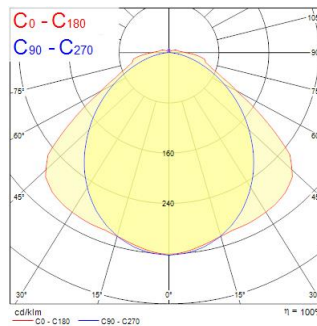

Technical Assets

Dimensions (mm)

Photometrics

Distance [m]	Cone diameter [m]	Beam diameter [m]	Illuminance [lx]
0.5	1.16	0.71	2701
	1.56	0.90	1220
1.0	2.32	1.44	668
	3.13	1.80	290
1.5	3.48	2.16	138
	4.69	2.70	77
2.0	4.63	2.88	54
	6.25	3.60	31
2.5	5.79	3.60	23
	7.82	4.50	15
3.0	6.95	3.60	14
	9.38	4.50	9