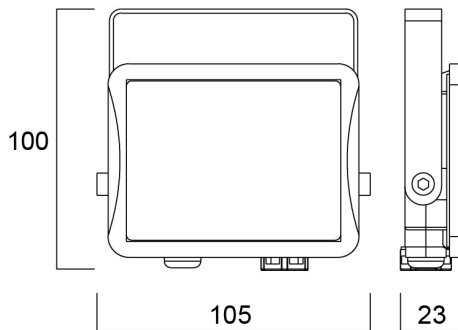

Start Flood Flat IP65 950LM 830 Black

Item No: 0050105

SYLVANIA

The streamlined, durable, lightweight die-cast aluminium body makes Start Flood Flat a perfect choice for building facades, car parks, garages and construction areas. The product includes 1 m pre-wired stripped cable and fitting bracket for quick and easy installation and the universal mounting bracket allows wall or surface mounting with the possibility of vertical tilting. Black (RAL9017) housing, white reflector, 950 lm, 9 W, 106 lm/W, 3000K, non dimmable, CRI>80, IP65, IK06, Class I, lifespan L70:B50: 90000 hrs, 100 x 105 x 23 mm (L x W x H). Weight: 0.32kg.

Technical Assets

Dimensions (mm)

Photometrics

Distance [m]	Cone diameter [m]	Beam diameter [m]	Illuminance [lx]
0.5	1.45	0.725	1533
	1.22	0.61	134
			156
1.0	2.97	1.485	382
	2.43	1.215	33
			48
1.5	4.45	2.225	170
	3.65	1.825	15
			22
2.0	5.93	2.965	96
	4.87	2.435	11
			17
2.5	7.41	3.705	61
	6.09	3.045	9
			13
3.0	8.90	4.45	42
	7.30	3.65	4
			7

Empaquetado

Código EAN	5410288501055
Largo del embalaje individual (cm)	13.0
Ancho del embalaje individual (cm)	5.5
Alto del embalaje individual (cm)	15.5
DUN14 (inner)	15410288501052
Cantidad de unidades por caja	6
Largo / alto del embalaje outer (cm)	36.0
Ancho del embalaje outer (cm)	14.5
Profundidad del embalaje outer (cm)	17.5