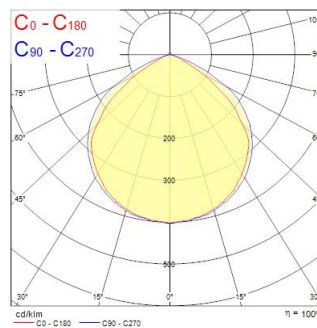

Start Flood Flat IP65 950LM 830 Black

Item No: 0050105

SYLVANIA

The streamlined, durable, lightweight die-cast aluminium body makes Start Flood Flat a perfect choice for building facades, car parks, garages and construction areas. The product includes 1 m pre-wired stripped cable and fitting bracket for quick and easy installation and the universal mounting bracket allows wall or surface mounting with the possibility of vertical tilting. Black (RAL9017) housing, white reflector, 950 lm, 9 W, 106 lm/W, 3000K, non dimmable, CRI>80, IP65, IK06, Class I, lifespan L70:B50: 90000 hrs, 100 x 105 x 23 mm (L x W x H). Weight: 0.32kg.

Technical Assets

Dimensions (mm)

Photometrics

Distance [m]	Cone diameter [m]	Beam diameter [m]	Illuminance [lx]
0.5	1.45	0.725	1533
	1.22	0.61	134
			156
1.0	2.97	1.485	382
	2.43	1.215	33
			48
1.5	4.45	2.225	170
	3.65	1.825	15
			22
2.0	5.93	2.965	96
	4.87	2.435	11
			17
2.5	7.41	3.705	61
	6.09	3.045	9
			13
3.0	8.90	4.45	42
	7.30	3.65	4
			7

Datos ópticos

Lúmenes	950
Eficacia (lmW)	106
Temperatura de color (K)	3000
Color de la luz	Blanco cálido
CRI (Ra)	80
Consistencia del color (SDCM)	SDCM5
Ángulo del haz (°)	110
Grupo de riesgo fotobiológico	RG1