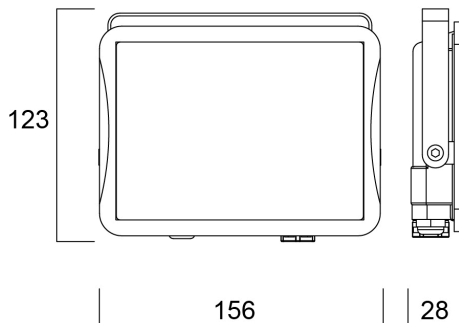

Start Flood Flat IP65 2850LM 830 Black

Item No: 0050113

SYLVANIA

The streamlined, durable, lightweight die-cast aluminium body makes Start Flood Flat a perfect choice for building facades, car parks, garages and construction areas. The product includes 1 m pre-wired stripped cable and fitting bracket for quick and easy installation and the universal mounting bracket allows wall or surface mounting with the possibility of vertical tilting. Black (RAL9017) housing, white reflector, 2850 lm, 27 W, 106 lm/W, 3000K, non dimmable, CRI>80, IP65, IK06, Class I, lifespan L70:B50: 90000 hrs, 123 x 156 x 28 mm (L x W x H). Weight: 0.51kg.

Technical Assets

Dimensions (mm)

Photometrics

Distance [m]	Cone diameter [m]	Beam diameter [m]	Beam diameter [m]	Illuminance [lx]
0.5	1.52 1.43	0.07 0.06	0.06 0.05	4232 354
1.0	3.03 2.87	0.14 0.13	0.12 0.11	1058 88
1.5	4.55 4.30	0.21 0.20	0.18 0.17	489 79
2.0	6.07 5.73	0.28 0.27	0.24 0.23	294 62
2.5	7.58 7.17	0.35 0.34	0.30 0.29	189 44
3.0	9.10 8.60	0.42 0.41	0.36 0.35	117 30

Distance [m] Cone diameter [m] Illuminance [lx]
 — C0 - C180 (Half beam angle: 113.2°)
 — C90 - C270 (Half beam angle: 113.2°)

Start Flood Flat IP65 2850LM 830 Black

Item No: 0050113

SYLVANIA

Informacion General

Empaquetado

Código EAN	5410288501130
Largo del embalaje individual (cm)	16.5
Ancho del embalaje individual (cm)	4.5
Alto del embalaje individual (cm)	17.5
DUN14 (inner)	15410288501137
Cantidad de unidades por caja	6
Largo / alto del embalaje outer (cm)	30.0
Ancho del embalaje outer (cm)	18.0
Profundidad del embalaje outer (cm)	19.5