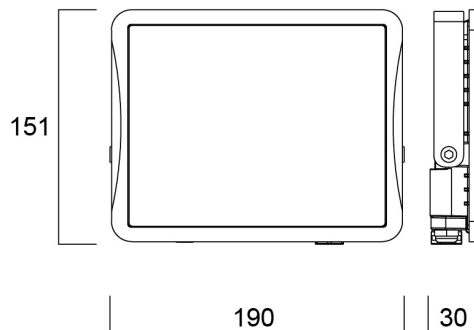

Start Flood Flat IP65 4650LM 830 Black

Item No: 0050117

SYLVANIA

The streamlined, durable, lightweight die-cast aluminium body makes Start Flood Flat a perfect choice for building facades, car parks, garages and construction areas. The product includes 1 m pre-wired stripped cable and fitting bracket for quick and easy installation and the universal mounting bracket allows wall or surface mounting with the possibility of vertical tilting. Black (RAL9017) housing, white reflector, 4650 lm, 45 W, 103 lm/W, 3000K, non dimmable, CRI>80, IP65, IK06, Class I, lifespan L70:B50: 90000 hrs, 151 x 190 x 30 mm (L x W x H). Weight: 0.74kg.

Technical Assets

Dimensions (mm)

Photometrics

Distance [m]	Cone diameter [m]	Beam diameter [m]	Beam diameter [ft]	Illuminance [lx]
0.5	1.54 1.51	0.77	2.53'	6710
		E(C90)	57.2°	542
		E(C0)	96.4°	571
1.0	3.08 3.01	1.54	5.06'	1679
		E(C90)	57.2°	138
		E(C0)	96.4°	143
1.5	4.62 4.52	2.31	7.59'	746
		E(C90)	57.2°	93
		E(C0)	96.4°	93
2.0	6.16 6.02	3.08	10.12'	423
		E(C90)	57.2°	54
		E(C0)	96.4°	54
2.5	7.70 7.53	3.85	12.63'	289
		E(C90)	57.2°	34
		E(C0)	96.4°	33
3.0	9.24 9.03	4.62	15.17'	187
		E(C90)	57.2°	18
		E(C0)	96.4°	18

Empaquetado

Código EAN	5410288501178
Largo del embalaje individual (cm)	20.5
Ancho del embalaje individual (cm)	4.5
Alto del embalaje individual (cm)	18.0
DUN14 (inner)	15410288501175
Cantidad de unidades por caja	6
Largo / alto del embalaje outer (cm)	30.0
Ancho del embalaje outer (cm)	20.2
Profundidad del embalaje outer (cm)	20.0