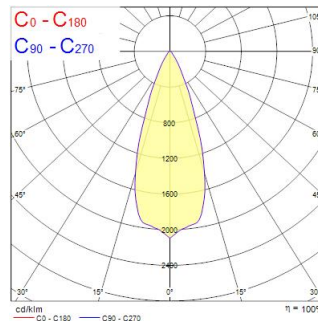

### Dimensions (mm)

### Photometrics

Distance [m]	Cone diameter [m]	Beam diameter [m]	Beam diameter [ft]	Illuminance [lx]
0.5	0.34	0.07	0.23'	4341
		0.09	0.29'	1769
1.0	0.68	0.14	0.46'	1035
		0.18	0.59'	421
1.5	1.03	0.21	0.69'	480
		0.27	0.89'	196
2.0	1.38	0.25	0.82'	289
		0.33	1.08'	110
2.5	1.72	0.28	0.92'	196
		0.37	1.21'	71
3.0	2.07	0.31	1.02'	115
		0.41	1.34'	48

Distance [m] Cone diameter [m] Illuminance [lx]  
 C0 - C180 (Half beam angle: 38.0°)