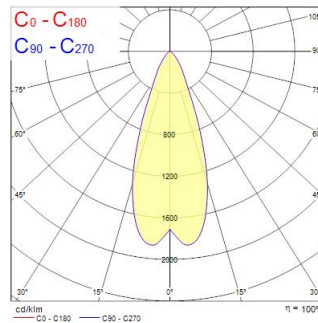

### Dimensions (mm)

### Photometrics

Distance [m]	Cone diameter [m]	Beam diameter [m]	Beam diameter [ft]	Illuminance [lx]
0.5	0.35	507	16.8'	452
		500	16.4'	227
1.0	0.70	507	16.8'	121
		500	16.4'	59
1.5	1.06	507	16.8'	53
		500	16.4'	29
2.0	1.41	507	16.8'	30
		500	16.4'	16
2.5	1.76	507	16.8'	19
		500	16.4'	9
3.0	2.11	507	16.8'	15
		500	16.4'	6

Distance [m] Cone diameter [m] Illuminance [lx]  
 C0 - C180 (Half beam angle: 38.8°)