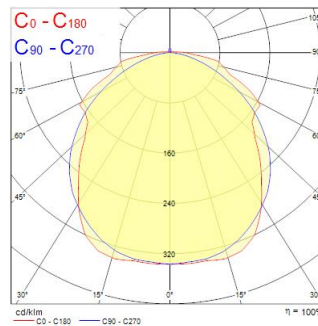

Technical Assets

Dimensions (mm)

Photometrics

Distance [m]	Cone diameter [m]	Beam diameter [m]	Illuminance [lx]
0.5	1.40 1.25	0.70 0.625	2700 3600 4000
1.0	2.80 2.51	1.40 1.25	675 900 1000
1.5	4.21 3.76	2.10 1.88	412 540 600
2.0	5.61 5.01	2.80 2.51	225 270 300
2.5	7.01 6.26	3.50 3.13	144 180 200
3.0	8.41 7.52	4.20 3.76	100 120 133

Distance [m] Cone diameter [m] Illuminance [lx]
 — C0 - C180 (Half beam angle: 100.0°)
 — C90 - C270 (Half beam angle: 108.0°)

START Waterproof Single 1200 IP65 2800lm 840

Item No: 0067947

SYLVANIA

Información General