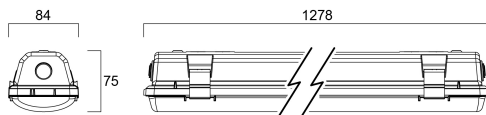

START Waterproof Single 1200 IP65 2800lm 840

Item No: 0067947

SYLVANIA

Start Waterproof, integrated LED weatherproof luminaire, with UV stabilized flat diffuser and linear prisms designed to achieve uniform lit appearance, optimise light output and to reduce glare, 301 stainless steel diffuser clips and fixing brackets for surface mounting. Polycarbonate housing, Polycarbonate diffuser, 2750 lm, 22 W, 125 lm/W, 4000 K, drive current 350 mA, Non dimmable, CRI80, IP65, IK08, Class I, nominal average life (h):50000, 1278 mm x 84 mm x 75 mm ,energy class: A++ A+ A, D-mark

Technical Assets

Dimensions (mm)

Photometrics

Distance [m]	Cone diameter [m]	Beam diameter [m]	Illuminance [lx]
0.5	1.40 1.25	0.70 0.625	2700 3600 4000
1.0	2.80 2.51	1.40 1.25	675 900 1000
1.5	4.21 3.76	2.10 1.88	412 540 600
2.0	5.61 5.01	2.80 2.51	225 270 300
2.5	7.01 6.26	3.50 3.13	144 180 200
3.0	8.41 7.52	4.20 3.76	100 120 133

Distance [m] Cone diameter [m] Illuminance [lx]
 — C0 - C180 (Half beam angle: 100.0°)
 — C90 - C270 (Half beam angle: 108.0°)

START Waterproof Single 1200 IP65 2800lm 840

Item No: 0067947

SYLVANIA

Información General