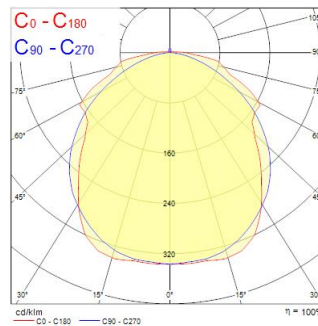

Technical Assets

Dimensions (mm)

Photometrics

Distance [m]	Cone diameter [m]	Beam diameter [m]	Illuminance [lx]
0.5	1.40 1.25	0.70 0.625	2700 360 480
1.0	2.80 2.51	1.40 1.25	675 144 180
1.5	4.21 3.76	2.10 1.88	412 216 270
2.0	5.61 5.01	2.80 2.51	225 144 180
2.5	7.01 6.26	3.50 3.13	144 72 90
3.0	8.41 7.52	4.20 3.76	100 48 60

Distance [m] Cone diameter [m] Illuminance [lx]
 — C0 - C180 (Half beam angle: 100.0°)
 — C90 - C270 (Half beam angle: 108.0°)

START Waterproof Single 1200 IP65 MW 2800lm 840

Item No: 0067949

SYLVANIA

Informacion General