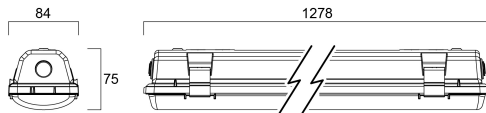

START Waterproof Single 1200 IP65 MW 2800lm 840

Item No: 0067949

SYLVANIA

Start Waterproof, integrated LED weatherproof luminaire, with UV stabilized flat diffuser and linear prisms designed to achieve uniform lit appearance, optimise light output and to reduce glare, 301 stainless steel diffuser clips and fixing brackets for surface mounting. Polycarbonate housing, Polycarbonate diffuser, 2750lm, 25W, 110lm/W, 4000K, drive current 350mA, MW On/Off, CRI80, IP65, IK08, Class I, nominal average life (h):50000, 1278mm x 84mm x 75mm ,energy class: A++ A+ A, D-mark

Technical Assets

Dimensions (mm)

Photometrics

Distance [m]	Cone diameter [m]	Beam diameter [m]	Illuminance [lx]
0.5	1.40 1.25	0.70 0.625	2700 360 480
1.0	2.80 2.51	1.40 1.25	675 144 180
1.5	4.21 3.76	2.10 1.88	412 216 270
2.0	5.61 5.01	2.80 2.51	225 144 180
2.5	7.01 6.26	3.50 3.13	144 72 90
3.0	8.41 7.52	4.20 3.76	100 48 60

Distance [m] Cone diameter [m] Illuminance [lx]
 — C0 - C180 (Half beam angle: 100.0°)
 — C90 - C270 (Half beam angle: 108.0°)

START Waterproof Single 1200 IP65 MW 2800lm 840

Item No: 0067949

SYLVANIA

Informacion General