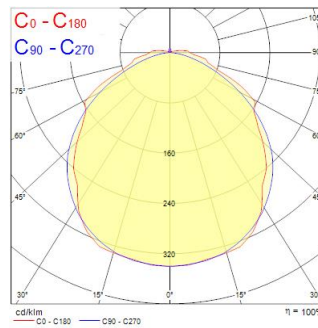

Technical Assets

Dimensions (mm)

Photometrics

Distance [m]	Cone diameter [m]	Beam diameter [m]	Illuminance [lx]
0.5	1.39	0.71	543
	1.37	0.69	540
1.0	2.78	1.42	135
	2.75	1.40	133
1.5	4.17	2.13	90
	4.10	2.10	87
2.0	5.57	2.84	68
	5.47	2.80	66
2.5	6.96	3.55	54
	6.83	3.50	53
3.0	8.35	4.26	45
	8.20	4.20	44

Distance [m] Cone diameter [m] Illuminance [lx]
 — C0 - C180 (Half beam angle: 107.6°)
 — C90 - C270 (Half beam angle: 108.6°)

START Waterproof Single 1500 IP65 EM 4000lm 840

Item No: 0067961

SYLVANIA

Informacion General