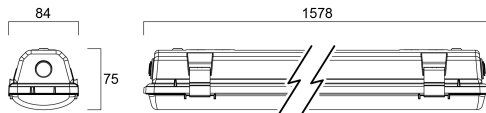

START Waterproof Single 1500 IP65 EM 4000lm 840

Item No: 0067961

Start Waterproof, integrated LED weatherproof luminaire, with UV stabilized flat diffuser and linear prisms designed to achieve uniform lit appearance, optimise light output and to reduce glare, 301 stainless steel diffuser clips and fixing brackets for surface and wall mounting. Polycarbonate housing, Polycarbonate diffuser, 3950lm, 37 W, 107 lm/W, 4000 K, drive current 1050 mA, non dimmable, 3 hours emergency, CRI 80, IP65, IK08, Class I, nominal average life (h): 50000, 1578mm x 84mm x 75mm, energy class: A++ A+ A, D-mark

Technical Assets

Dimensions (mm)

Photometrics

Distance [m]	Cone diameter [m]	Beam diameter [m]	Illuminance [lx]
0.5	1.39	0.71	543
	1.37	0.69	540
1.0	2.78	1.42	135
	2.75	1.40	133
1.5	4.17	2.13	90
	4.10	2.10	87
2.0	5.57	2.84	68
	5.47	2.80	66
2.5	6.96	3.55	54
	6.83	3.50	53
3.0	8.35	4.26	45
	8.20	4.20	44

Distance [m] Cone diameter [m] Illuminance [lx]
 — C0 - C180 (Half beam angle: 107.6°)
 — C90 - C270 (Half beam angle: 108.6°)

START Waterproof Single 1500 IP65 EM 4000lm 840

Item No: 0067961

SYLVANIA

Informacion General