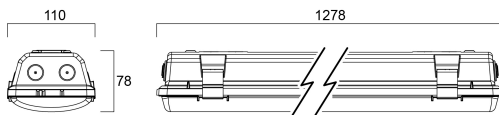

START Waterproof Twin 1200 IP65 4800lm 865

Item No: 0067964

SYLVANIA

Start Waterproof, integrated LED weatherproof luminaire, with UV stabilized flat diffuser and linear prisms designed to achieve uniform lit appearance, optimise light output and to reduce glare, 301 stainless steel diffuser clips and fixing brackets for surface mounting. Polycarbonate housing, Polycarbonate diffuser, 4800 lm, 40 W, 127 lm/W, 6500 K, drive current 1050 mA, non dimmable, CRI80, IP65, IK08, Class I, nominal average lifetime (h): 50000, 1278 mm x 110 mm x 78 mm, energy class: A++ A+ A, D-mark

Technical Assets

Dimensions (mm)

Photometrics

Distance [m]	Cone diameter [m]	Beam diameter [m]	Beam diameter [m]	Illuminance [lx]
0.5	1.20 1.46	0.07 0.08	0.07 0.08	5431 500
1.0	2.41 2.91	0.14 0.16	0.14 0.16	1858 270
1.5	3.61 4.37	0.21 0.24	0.21 0.24	715 90
2.0	4.82 5.82	0.28 0.32	0.28 0.32	422 19
2.5	6.02 7.28	0.35 0.40	0.35 0.40	267 14
3.0	7.23 8.73	0.42 0.48	0.42 0.48	179 10

Distance [m] Cone diameter [m] Illuminance [lx]
 — C0 - C180 (Half beam angle: 111.0°)
 — C90 - C270 (Half beam angle: 100.0°)

START Waterproof Twin 1200 IP65 4800lm 865

Item No: 0067964

SYLVANIA

Informacion General