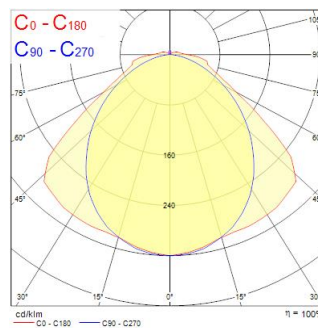

Photometrics

Distance [m]	Cone diameter [m]	Beam diameter [m]	Illuminance [lx]
0.5	1.15 1.54	0.07 0.09	1100 1000
1.0	2.29 3.08	0.14 0.18	270 250
1.5	3.44 4.62	0.21 0.27	120 110
2.0	4.58 6.16	0.28 0.36	60 55
2.5	5.73 7.70	0.35 0.45	48 44
3.0	6.88 9.24	0.42 0.54	40 37

Distance [m]   Cone diameter [m]   Illuminance [lx]
— C0 - C180 (Half beam angle: 114.0°)
— C90 - C270 (Half beam angle: 97.8°)