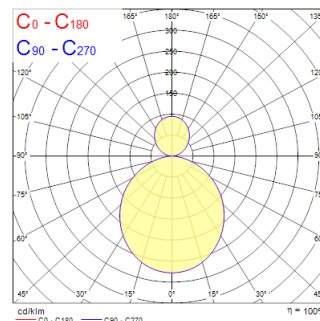

Nilo 1200mm D/I 3000K 84W 9120lm DALI EM Blnc

Item No: 2050612

Concord

Nilo is a 360° curve-shaped luminaire with a striking, minimalistic design, perfect for retail, hospitality, and office environments. The product can be suspended at different heights to create appealing lighting effects. Stand-alone and self-contained lighting fixture. Aluminium body, opal diffuser, emits direct and indirect lighting. Textured white finishing colour. Light color temperature: 3000K, warm white. System power: 88W Ra80 typical, LED chromaticity: 3 step MacAdam ellipse (SDCM3), IR/UV free light source without heat radiation. DALI dimmable, 3-hours self-contained EMPRO self-test emergency, 220-240V / 50-60Hz 75% direct, and 25% indirect lighting. Electrical protection: Class I. Degree of protection: IP20, suitable for indoor environment only. Nominal product dimensions: diameter 1140mm x 65mm. 3h emergency in function: direct lighting only, partial lighting (only direct and 1/4 of whole luminaire is light up in emergency mode), 200lm.

Technical Assets

Dimensions (mm)

Photometrics

Distance [m]	Cone diameter [m]	Beam diameter [m]	Beam diameter [ft]	Illuminance [lx]
0.5	1.36	1.36	4.46	10140
			4.46	1006
			4.46	1073
1.0	2.72	2.69	8.81	2535
			8.81	254
			8.81	269
1.5	4.08	4.04	13.23	1127
			13.23	117
			13.23	120
2.0	5.45	5.39	17.64	654
			17.64	66
			17.64	67
2.5	6.81	6.73	22.05	408
			22.05	42
			22.05	43
3.0	8.17	8.08	26.46	262
			26.46	29
			26.46	30

Datos ópticos

Lúmenes	9120
Eficacia (lmW)	104
Temperatura de color (K)	3000
Color de la luz	Blanco cálido
CRI (Ra)	80
Consistencia del color (SDCM)	SDCM3
Tipo de distribución	Simétrico
Control de deslumbramiento	< 23
Grupo de riesgo fotobiológico	RG0