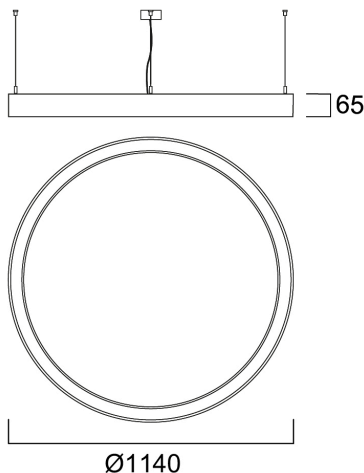

Nilo 1200mm D/I 3000K 84W 9120lm DALI EM Blnc

Item No: 2050612

Concord

Nilo is a 360° curve-shaped luminaire with a striking, minimalistic design, perfect for retail, hospitality, and office environments. The product can be suspended at different heights to create appealing lighting effects. Stand-alone and self-contained lighting fixture. Aluminium body, opal diffuser, emits direct and indirect lighting. Textured white finishing colour. Light color temperature: 3000K, warm white. System power: 88W Ra80 typical, LED chromaticity: 3 step MacAdam ellipse (SDCM3), IR/UV free light source without heat radiation. DALI dimmable, 3-hours self-contained EMPRO self-test emergency, 220-240V / 50-60Hz 75% direct, and 25% indirect lighting. Electrical protection: Class I. Degree of protection: IP20, suitable for indoor environment only. Nominal product dimensions: diameter 1140mm x 65mm. 3h emergency in function: direct lighting only, partial lighting (only direct and 1/4 of whole luminaire is light up in emergency mode), 200lm.

Technical Assets

Dimensions (mm)

Photometrics

Distance [m]	Cone diameter [m]	Beam diameter [m]	Beam diameter [ft]	Illuminance [lx]
0.5	1.36	1.36	4.46	10140
			4.46	1006
			4.46	1073
1.0	2.72	2.69	8.81	2535
			8.81	254
			8.81	269
1.5	4.08	4.04	13.23	1127
			13.23	117
			13.23	120
2.0	5.45	5.39	17.64	654
			17.64	66
			17.64	67
2.5	6.81	6.73	22.05	408
			22.05	42
			22.05	43
3.0	8.17	8.08	26.46	262
			26.46	29
			26.46	30

Empaquetado

Código EAN	5025768506125
Largo del embalaje individual (cm)	126.0
Ancho del embalaje individual (cm)	126.0
Alto del embalaje individual (cm)	14.9
DUN14 (inner)	05025768506125
Cantidad de unidades por caja	1
Largo / alto del embalaje outer (cm)	126.0
Ancho del embalaje outer (cm)	126.0
Profundidad del embalaje outer (cm)	14.9