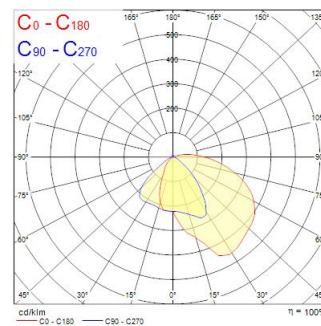

Photometrics