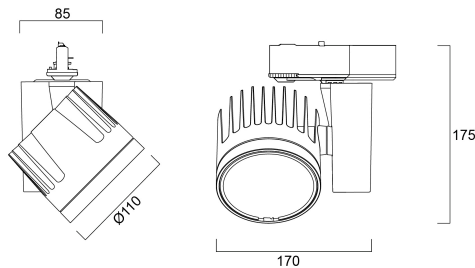

Beacon Wallwash LED DALI 4K 48W 4089lm L3 Negro

Item No: 2059094

Concord

2059094 BEACON WW LED DALI 4K L3 BLK Integrated LED spotlight, black RAL 9005, compact and minimalist design, ideal for museum, gallery and display applications, die-cast aluminium body, passive cooling heatsink, uniform ceiling to floor vertical illuminance up to 4m height and 4.5m horizontal spread, beam angle: asymmetric wallwash, optics: asymmetric glass lens, colour temperature: 4000K warm white, total system power: 48W, total fixture output: 4089lm, luminaire efficacy: 85lm/W, LOR: 100%, colour rendering: Ra 93 typical, LED Chromacity: 3 step MacAdam ellipse, IR/UV free light source without heat radiation, operating voltage: 220-240V / 50-60Hz, drive current: 1200mA, electronic driver, DALI dimmable, power factor: 0.95, electrical protection: CLASS I, DALI track adaptor, suitable for Concord Lytespan DALI track, ingress protection rating: IP20. IMPORTANT NOTE: This fixture can only be used on the Lytespan DALI or Lytebeam DALI tracks !

Technical Assets

Dimensions (mm)

Photometrics

Beacon Wallwash LED DALI 4K 48W 4089lm L3 Negro

Item No: 2059094

Concord

Informacion General

Nombre del producto	Beacon Wallwash LED DALI 4K 48W 4089lm L3 Negro
Tecnología	LED
Casquillo	N/A
Material del cuerpo	Aluminio
Montaje	Montaje en carril
Environment	Interiores
Aplicación	Museos y galerías, Comercio
Temperatura ambiente de funcionamiento (°C)	25
ETIM	EC001744
Garantía	5 años

Empaquetado

Código EAN	5025768590940
Largo del embalaje individual (cm)	25.0
Ancho del embalaje individual (cm)	19.5
Alto del embalaje individual (cm)	20.0
DUN14 (inner)	05025768590940
Cantidad de unidades por caja	1
Largo / alto del embalaje outer (cm)	25.0
Ancho del embalaje outer (cm)	19.5
Profundidad del embalaje outer (cm)	20.0