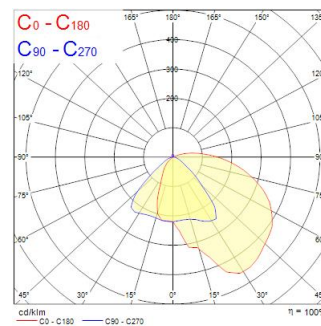

Beacon Wallwash LED HO 4K 48W 4916lm L3 Blanco

Item No: 2059109

Concord

2059109 BEACON WW LED HO 4K L3 WHT Integrated LED spotlight, white RAL 9016, compact and minimalist design, ideal for museum, gallery and display applications, die-cast aluminium body, passive cooling heatsink, uniform ceiling to floor vertical illuminance up to 4m height and 4.5m horizontal spread, beam angle: asymmetric wallwash, optics: asymmetric glass lens, colour temperature: 4000K warm white, total system power: 48W, total fixture output: 4916lm, luminaire efficacy: 102lm/W, LOR: 100%, colour rendering: Ra 85 typical, LED Chromacity: 3 step MacAdam ellipse, IR/UV free light source without heat radiation, operating voltage: 220-240V / 50-60Hz, drive current: 1200mA, electronic driver, non-dimmable, switched only, power factor: 0.98, electrical protection: CLASS I, 3-circuit track adaptor, suitable for Concord Lytespan 3 track, ingress protection rating: IP20, suitable for internal environment only, horizontal rotatio...

Technical Assets

Dimensions (mm)

Photometrics

Beacon Wallwash LED HO 4K 48W 4916lm L3 Blanco

Item No: 2059109

Concord

Información General

Nombre del producto	Beacon Wallwash LED HO 4K 48W 4916lm L3 Blanco
Tecnología	LED
Casquillo	N/A
Material del cuerpo	Aluminio
Montaje	Montaje en carril
Environment	Interiores
Aplicación	Museos y galerías, Comercio
Temperatura ambiente de funcionamiento (°C)	25
ETIM	EC001744
FI del número electrónico	4276819
Garantía	5 años

Datos ópticos

Lúmenes	4916
Eficacia (lmW)	102
LOR (%)	100
Temperatura de color (K)	4000
Color de la luz	Blanco neutro
CRI (Ra)	85
Uniformidad del color (SDCM)	3
Cromaticidad ajustable	No
Grupo de riesgo fotobiológico	RG1