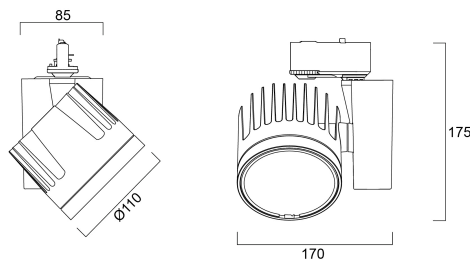

Beacon Wallwash LED HO 4K 48W 4916lm L3 Blanco

Item No: 2059109

Concord

2059109 BEACON WW LED HO 4K L3 WHT Integrated LED spotlight, white RAL 9016, compact and minimalist design, ideal for museum, gallery and display applications, die-cast aluminium body, passive cooling heatsink, uniform ceiling to floor vertical illuminance up to 4m height and 4.5m horizontal spread, beam angle: asymmetric wallwash, optics: asymmetric glass lens, colour temperature: 4000K warm white, total system power: 48W, total fixture output: 4916lm, luminaire efficacy: 102lm/W, LOR: 100%, colour rendering: Ra 85 typical, LED Chromacity: 3 step MacAdam ellipse, IR/UV free light source without heat radiation, operating voltage: 220-240V / 50-60Hz, drive current: 1200mA, electronic driver, non-dimmable, switched only, power factor: 0.98, electrical protection: CLASS I, 3-circuit track adaptor, suitable for Concord Lytespan 3 track, ingress protection rating: IP20, suitable for internal environment only, horizontal rotatio...

Technical Assets

Dimensions (mm)

Photometrics

Beacon Wallwash LED HO 4K 48W 4916lm L3 Blanco

Item No: 2059109

Concord

Información General

Nombre del producto	Beacon Wallwash LED HO 4K 48W 4916lm L3 Blanco
Tecnología	LED
Casquillo	N/A
Material del cuerpo	Aluminio
Montaje	Montaje en carril
Environment	Interiores
Aplicación	Museos y galerías, Comercio
Temperatura ambiente de funcionamiento (°C)	25
ETIM	EC001744
FI del número electrónico	4276819
Garantía	5 años

Datos físicos

Acabado de color	Blanco
Protección IP	IP20
Acabado del difusor	Difuso
Material del difusor	Polycarbonato PC
Acabado del reflector	No aplicable
Largo (mm)	85
Ancho (mm)	170
Alto (mm)	175
Peso (kg)	1.65