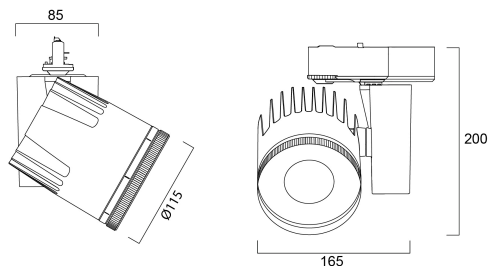

# Beacon XL Muse 3000K 41W 2544lm DALI L3 Blanco

Item No: 2059323

Concord

2059323 BEACON XL MUSE 3K DALI L3 WHT Integrated LED spotlight, white RAL 9016, unique soft-touch ring, adjustable beam angle from a 10° spot to a 70° flood, compact and minimalist design, ideal for museum, gallery and high-end retail applications, die-cast aluminium body, passive cooling heatsink, beam angle: 10° spot to 70° flood, optics: aspheric glass lens, colour temperature: 3000K warm white, total system power: 41W, total fixture output: 2544lm, luminaire efficacy: 62lm/W, LOR: 100%, super high colour rendering: Ra 97 typical, R9 value at 90, LED Chromacity: 3 step MacAdam ellipse, IR/UV free light source without heat radiation, operating voltage: 220-240V / 50-60Hz, drive current: 1050mA, electronic driver, DALI dimmable, power factor: 0.95, electrical protection: CLASS I, DALI track adaptor, suitable for Concord Lytespan DALI track, ingress protection rating: IP20. IMPORTANT NOTE: This fixture can only be used on the Lytespan DALI or Lytebeam DALI tracks !

### Dimensions (mm)

### Datos físicos

Acabado de color	Blanco
Protección IP	IP20
Acabado del reflector	No aplicable
Ancho (mm)	165
Alto (mm)	200
Diámetro nominal del producto (mm)	115
Peso (kg)	1.7

## Empaquetado

Código EAN	5025768593231
Largo del embalaje individual (cm)	25.0
Ancho del embalaje individual (cm)	19.5
Alto del embalaje individual (cm)	20.0
DUN14 (inner)	05025768593231
Cantidad de unidades por caja	1
Largo / alto del embalaje outer (cm)	25.0
Ancho del embalaje outer (cm)	19.5
Profundidad del embalaje outer (cm)	20.0